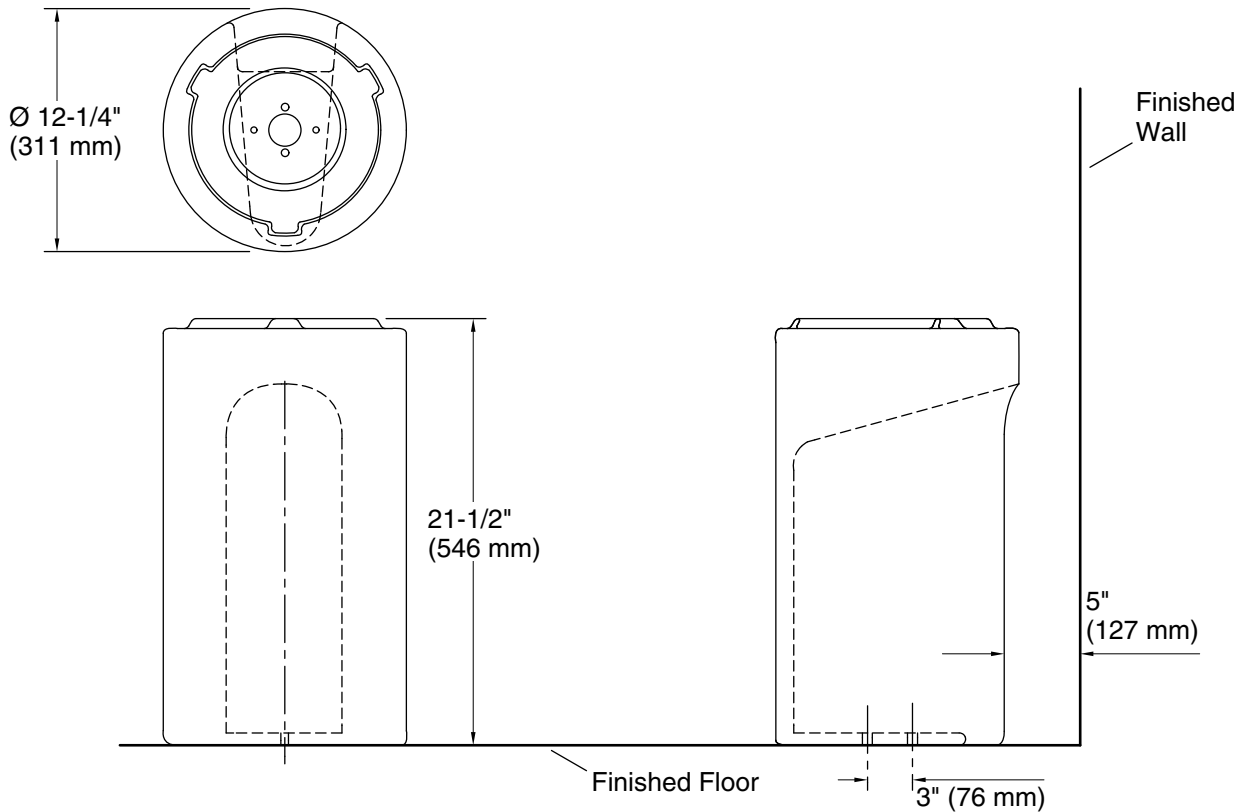

Features

- Round base
- No faucet holes; requires wall- or counter-mount faucet
- Overflow drain
- Drain extension included for ease of installation
- Combines with the K-20703 or K-20703-N Veil Tall vessel/ pedestal sink basin to create the K-20701 or K-20701-N Veil pedestal sink
- Coordinates with other products in the Veil collection

Material

- Fireclay

Installation

- Pedestal

Recommended Products/Accessories

- K-23726 Drain treatment
- K-23725 Cast iron cleaner

Codes/Standards

ASME A112.19.2/CSA B45.1
IAPMO Certification

Technical Information

All product dimensions are nominal.

Notes

Install this product according to the installation instructions.

IMPORTANT! This installation requires a wall-mounted faucet. In areas with subfreezing winter temperatures, plan to install this product to an interior wall to protect the water supply and drain lines from freezing.