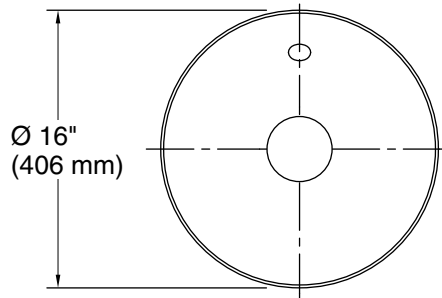

Color	Code	Description
	0	White
	96	Biscuit
	7	Black Black™

Technical Information

All product dimensions are nominal.

Bowl configuration: Single Bowl

With overflow: Yes

Drain hole: 1-3/4" (44 mm)

Notes

Install this product according to the installation instructions.