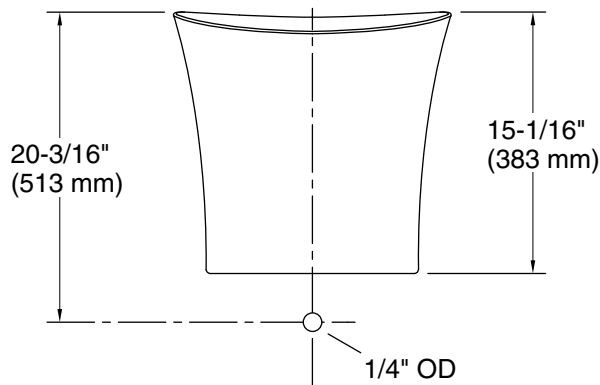

Color	Code	Description
	0	White
	96	Biscuit
	7	Black Black™

Technical Information

All product dimensions are nominal.

Bowl configuration: Single Bowl

With overflow: Yes

Drain hole: 1-3/4" (44 mm)

Notes

Install this product according to the installation instructions.