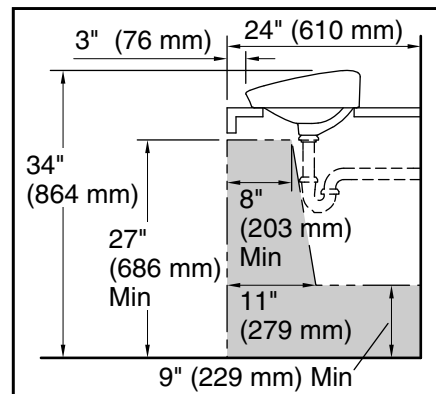

Recommended ADA Installation