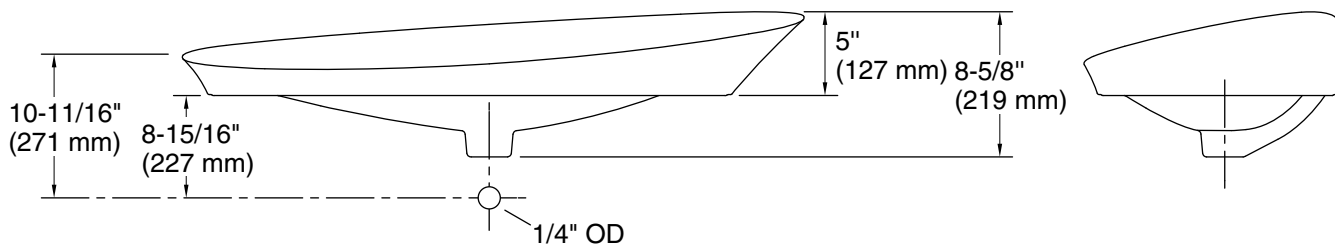

## Technical Information

All product dimensions are nominal.

Basin configuration:	Single Bowl
Bowl area:	Length: 37-7/8" (962 mm)
	Width: 15-1/2" (393 mm)
	Bowl depth: 3-1/2" (89 mm)
	Water depth: 2-13/16" (71 mm)
Drain hole:	1-3/4" (44 mm)
Template:	1317552-7, not required, included