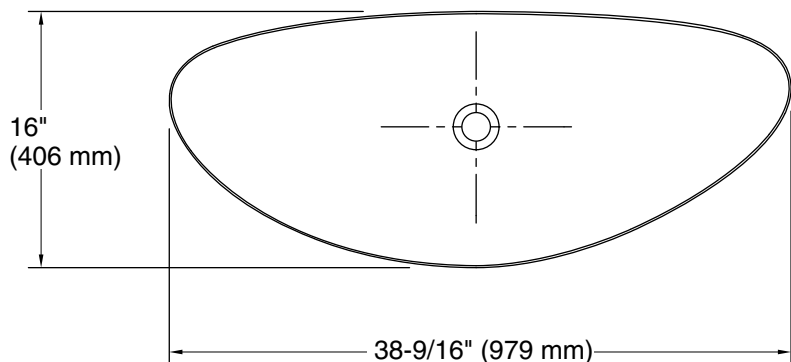

Recommended ADA Installation