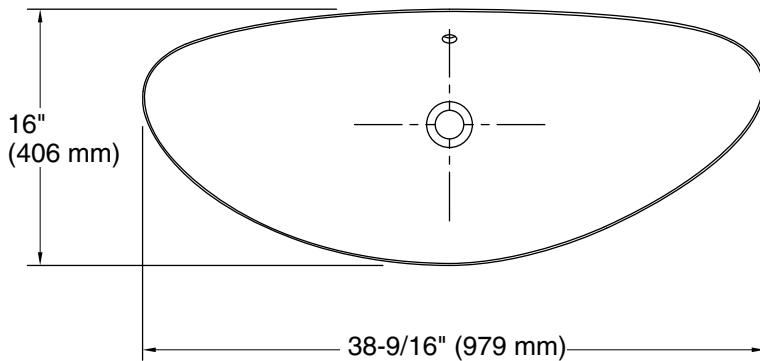

Technical Information

All product dimensions are nominal.

Bowl area (Only):	Length: 37-7/8" (962 mm)
	Width: 15-7/16" (392 mm)
	Bowl depth: 3-1/2" (89 mm)
	Water depth: 2-13/16" (71 mm)
Drain hole:	1-3/4" (44 mm)
Template:	1317552-7, not required, included

Notes

Install this product according to the installation instructions.

NOTICE: Countertop manufacturer or cutter must use the cut-out template provided with the product, or a current one provided by Kohler Co. (call 1-800-4-KOHLER). Kohler Co. is not responsible for cutout errors when the incorrect cut-out template is used.

ADA, OBC, CSA B651 compliant when installed to the specific requirements of these regulations.