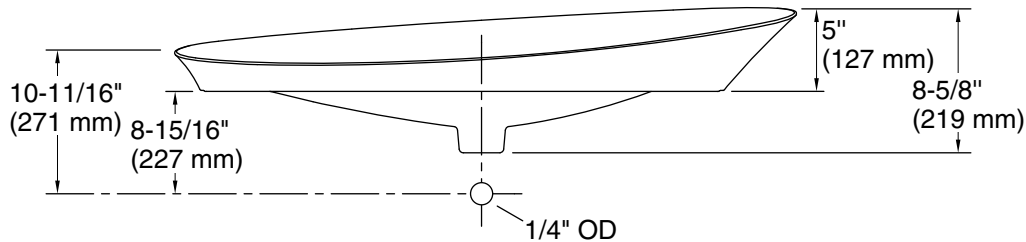

See website for detailed warranty information.

Available Colors/Finishes

Color tiles intended for reference only.

Color	Code	Description
	0	White
	96	Biscuit
	7	Black Black™

Technical Information

All product dimensions are nominal.

Bowl area (Only):	Length: 37-7/8" (962 mm)
	Width: 15-7/16" (392 mm)
	Bowl depth: 3-1/2" (89 mm)
	Water depth: 2-13/16" (71 mm)
Drain hole:	1-3/4" (44 mm)
Template:	1317552-7, not required, included

Notes