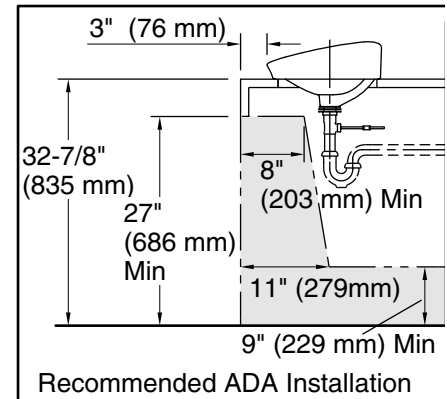

Technical Information

All product dimensions are nominal.

Bowl area (Only):	Length: 37-7/8" (962 mm)
	Width: 15-7/16" (392 mm)
	Bowl depth: 3-1/2" (89 mm)
	Water depth: 2-13/16" (71 mm)
Drain hole:	1-3/4" (44 mm)
Template:	1317552-7, not required, included

Notes

Install this product according to the installation instructions.

NOTICE: Countertop manufacturer or cutter must use the cut-out template provided with the product, or a current one provided by Kohler Co. (call 1-800-4-KOHLER). Kohler Co. is not responsible for cutout errors when the incorrect cut-out template is used.

ADA, OBC, CSA B651 compliant when installed to the specific requirements of these regulations.