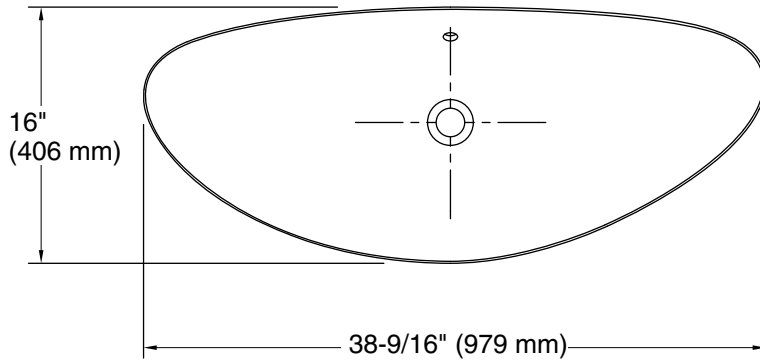

0

White

96

Biscuit

7

Black Black™

Technical Information

All product dimensions are nominal.

Bowl area:	Length: 37-7/8" (962 mm)
	Width: 15-7/16" (392 mm)
	Bowl depth: 3-1/2" (89 mm)
	Water depth: 2-13/16" (71 mm)
Drain hole:	1-3/4" (44 mm)
Template:	1317552-7, not required, included

Notes

Install this product according to the installation instructions.