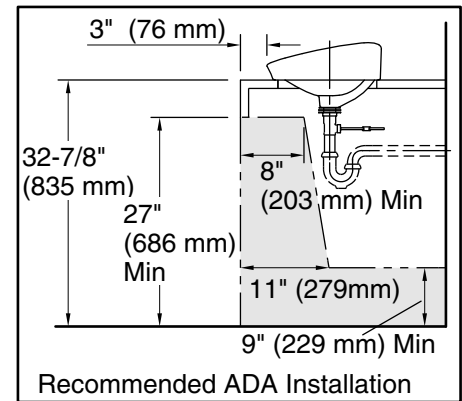

0

White

96

Biscuit

7

Black Black™

Technical Information

All product dimensions are nominal.

Bowl area:	Length: 37-7/8" (962 mm)
	Width: 15-7/16" (392 mm)
	Bowl depth: 3-1/2" (89 mm)
	Water depth: 2-13/16" (71 mm)
Drain hole:	1-3/4" (44 mm)
Template:	1317552-7, not required, included

Notes

Install this product according to the installation instructions.