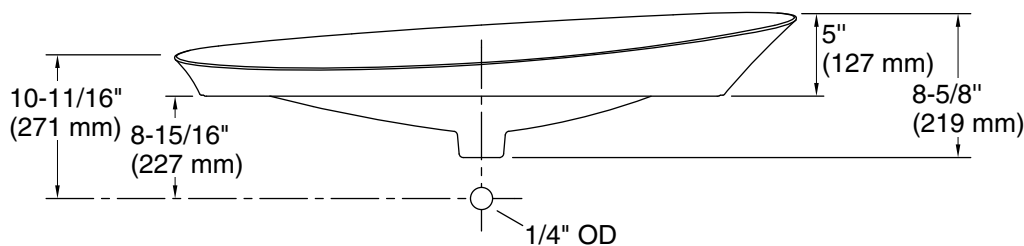

0

White

96

Biscuit

7

Black Black™

Technical Information

All product dimensions are nominal.

Bowl area:	Length: 37-7/8" (962 mm)
	Width: 15-7/16" (392 mm)
	Bowl depth: 3-1/2" (89 mm)
	Water depth: 2-13/16" (71 mm)
Drain hole:	1-3/4" (44 mm)
Template:	1317552-7, not required, included

Notes

Install this product according to the installation instructions.