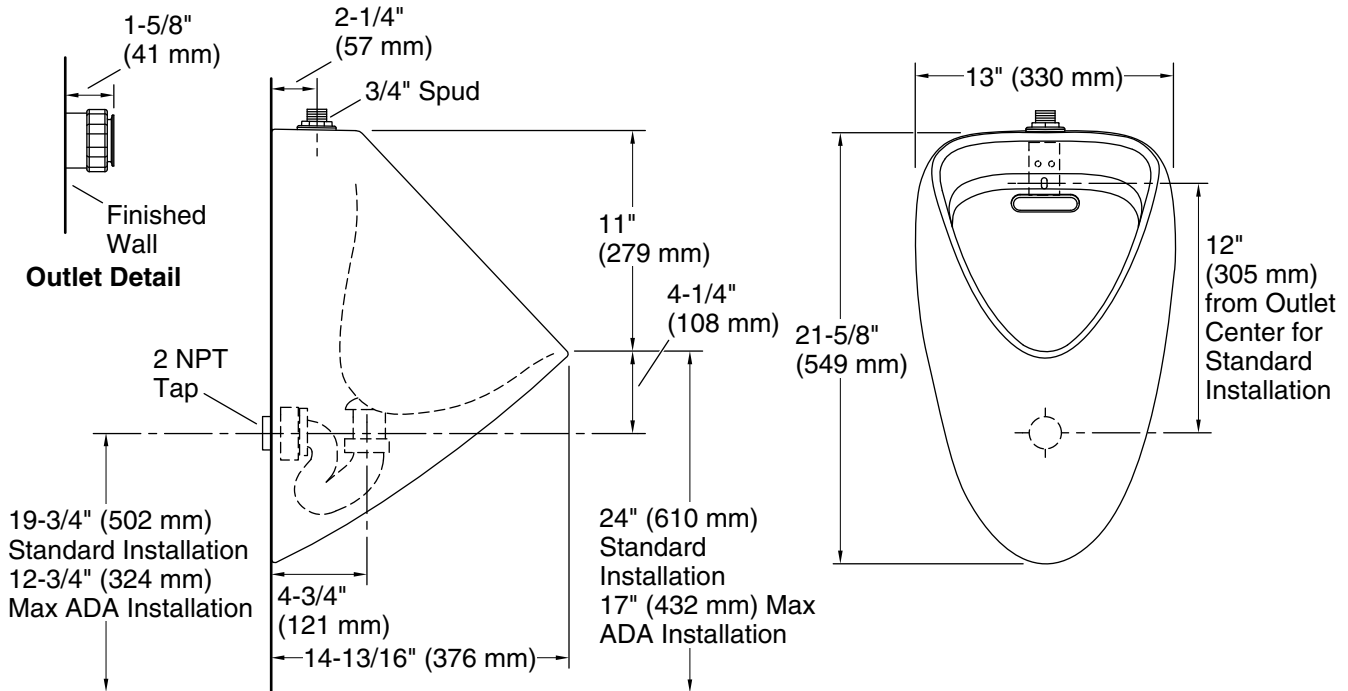

Available Colors/Finishes

Color tiles intended for reference only.

Color	Code	Description
-------	------	-------------

	0	White
---	---	-------

Note: Customer Connection Pipe must have 2" NPT External Thread.

Technical Information

All product dimensions are nominal.

Spud size:	3/4, Inlet, Top
Min. Water per Flush:	0.125 gpf (0.5 lpf)
Max. Water per Flush:	1 gpf (3.8 lpf)

Designed for the above water use when installed with a water-saving flushometer.