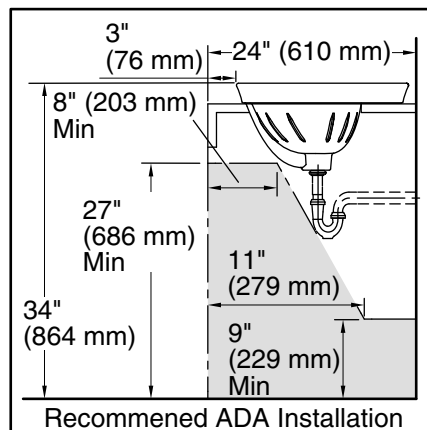

Features

- Single faucet hole
- Oval basin
- Overflow drain
- Coordinates with other products in the Serif collection

Material

- Vitreous china

Installation

- Drop-in

Recommended Products/Accessories

- K-8998 P-Trap
- K-23726 Drain treatment
- K-23725 Cast iron cleaner

Available Colors/Finishes

Color tiles intended for reference only.

Color Code Description

	0	White
	96	Biscuit

Technical Information

All product dimensions are nominal.

Basin configuration:	Single Bowl
Bowl area (Only):	Length: 16-7/8" (429 mm) Width: 10-1/8" (257 mm) Water depth: 4-7/8" (124 mm)
With overflow:	Yes
Number of deck holes:	1
Faucet hole(s):	1-3/8" (35 mm)
Drain hole:	1-3/4" (44 mm)
Template:	1014189-7, required, included