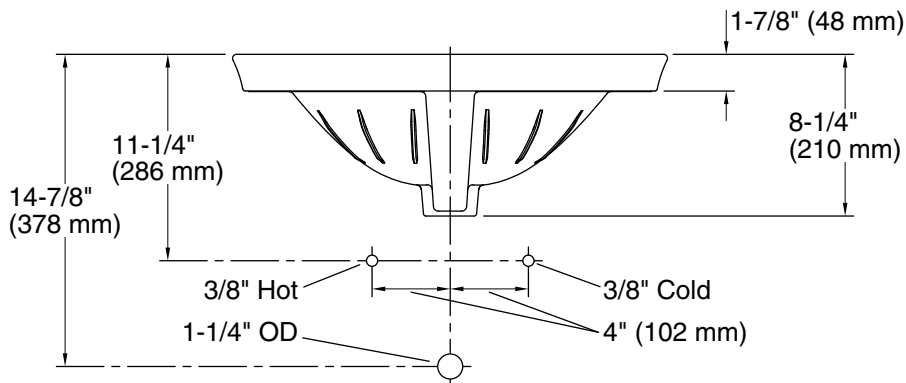

Features

- Single faucet hole
- Oval basin
- Overflow drain
- Coordinates with other products in the Serif collection

Material

- Vitreous china

Installation

- Drop-in

Recommended Products/Accessories

- K-8998 P-Trap
- K-23726 Drain treatment
- K-23725 Cast iron cleaner

Available Colors/Finishes

Color tiles intended for reference only.

Color Code Description

	0	White
	96	Biscuit

Technical Information

All product dimensions are nominal.

Basin configuration:	Single Bowl
Bowl area (Only):	Length: 16-7/8" (429 mm) Width: 10-1/8" (257 mm) Water depth: 4-7/8" (124 mm)
With overflow:	Yes
Number of deck holes:	1
Faucet hole(s):	1-3/8" (35 mm)
Drain hole:	1-3/4" (44 mm)
Template:	1014189-7, required, included