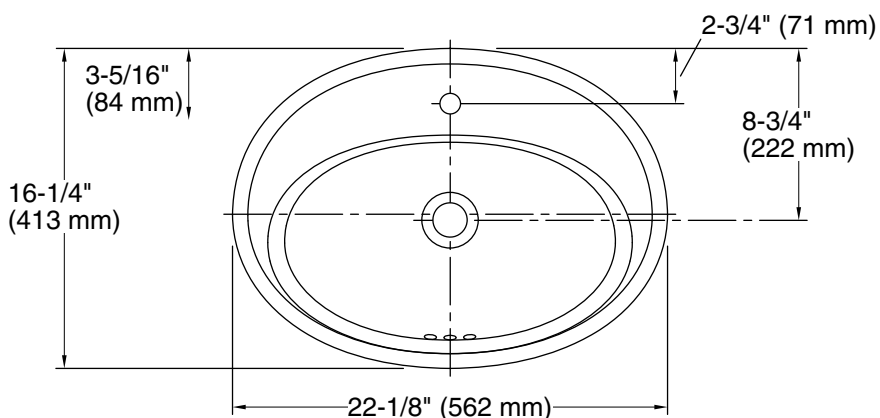

Features

- Single faucet hole
- Oval basin
- Overflow drain
- Coordinates with other products in the Serif collection

Material

- Vitreous china

Installation

- Drop-in

Recommended Products/Accessories

- K-8998 P-Trap
- K-23726 Drain treatment
- K-23725 Cast iron cleaner

Available Colors/Finishes

Color tiles intended for reference only.

Color Code Description

	0	White
	96	Biscuit

Technical Information

All product dimensions are nominal.

Basin configuration:	Single Bowl
Bowl area (Only):	Length: 16-7/8" (429 mm) Width: 10-1/8" (257 mm) Water depth: 4-7/8" (124 mm)
With overflow:	Yes
Number of deck holes:	1
Faucet hole(s):	1-3/8" (35 mm)
Drain hole:	1-3/4" (44 mm)
Template:	1014189-7, required, included