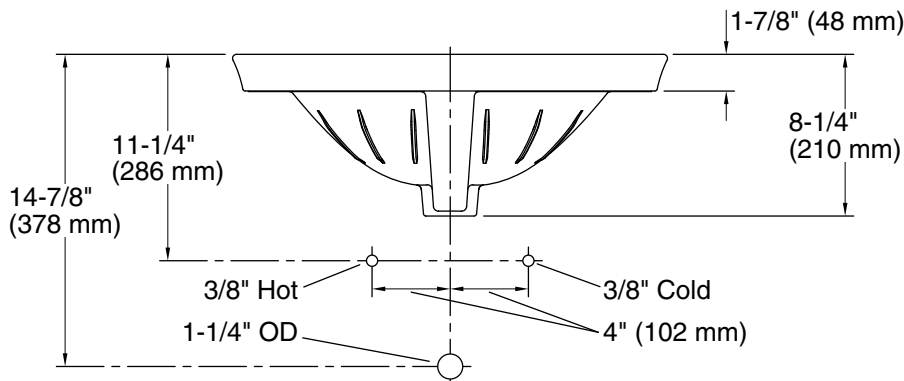

Technical Information

All product dimensions are nominal.

Basin configuration:	Single Bowl
Center(s):	4" (102 mm)
Bowl area (Only):	Length: 16-7/8" (429 mm) Width: 10-1/8" (257 mm) Water depth: 4-7/8" (124 mm)
With overflow:	Yes
Number of deck holes:	3
Faucet hole(s):	1-1/4" (32 mm)
Drain hole:	1-3/4" (44 mm)
Template:	1014189-7, required, included

Notes

Install this product according to the installation instructions.

NOTICE: Countertop manufacturer or cutter must use the cut-out template provided with the product, or a current one provided by Kohler Co. (call 1-800-4-KOHLER). Kohler Co. is not responsible for cutout errors when the incorrect cut-out template is used.

ADA, OBC, CSA B651 compliant when installed to the specific requirements of these regulations.