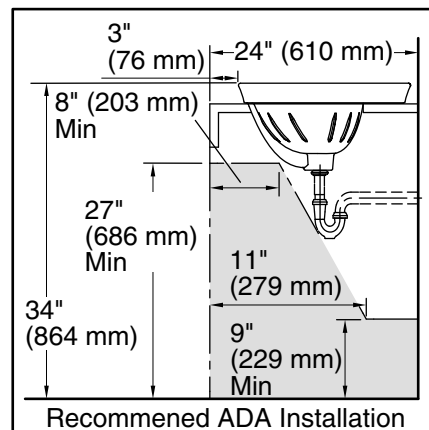

Technical Information

All product dimensions are nominal.

Basin configuration:	Single Bowl
Center(s):	4" (102 mm)
Bowl area (Only):	Length: 16-7/8" (429 mm) Width: 10-1/8" (257 mm) Water depth: 4-7/8" (124 mm)
With overflow:	Yes
Number of deck holes:	3
Faucet hole(s):	1-1/4" (32 mm)
Drain hole:	1-3/4" (44 mm)
Template:	1014189-7, required, included

Notes

Install this product according to the installation instructions.

NOTICE: Countertop manufacturer or cutter must use the cut-out template provided with the product, or a current one provided by Kohler Co. (call 1-800-4-KOHLER). Kohler Co. is not responsible for cutout errors when the incorrect cut-out template is used.

ADA, OBC, CSA B651 compliant when installed to the specific requirements of these regulations.