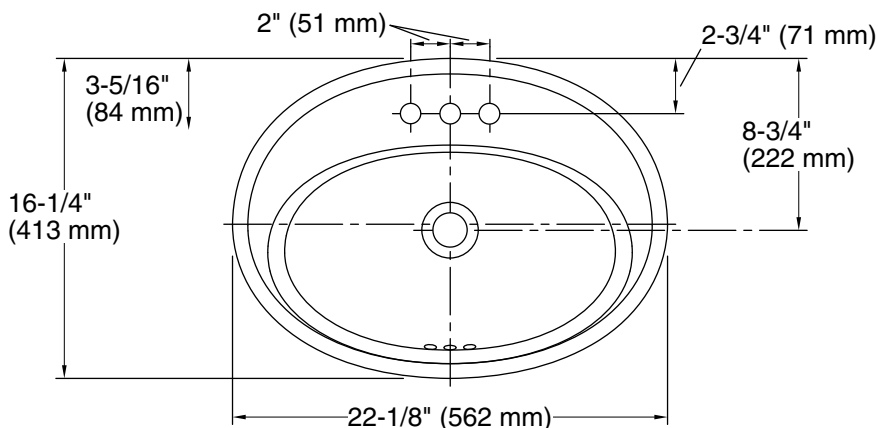

Technical Information

All product dimensions are nominal.

Basin configuration:	Single Bowl
Center(s):	4" (102 mm)
Bowl area (Only):	Length: 16-7/8" (429 mm) Width: 10-1/8" (257 mm) Water depth: 4-7/8" (124 mm)
With overflow:	Yes
Number of deck holes:	3
Faucet hole(s):	1-1/4" (32 mm)
Drain hole:	1-3/4" (44 mm)
Template:	1014189-7, required, included

Notes

Install this product according to the installation instructions.

NOTICE: Countertop manufacturer or cutter must use the cut-out template provided with the product, or a current one provided by Kohler Co. (call 1-800-4-KOHLER). Kohler Co. is not responsible for cutout errors when the incorrect cut-out template is used.

ADA, OBC, CSA B651 compliant when installed to the specific requirements of these regulations.