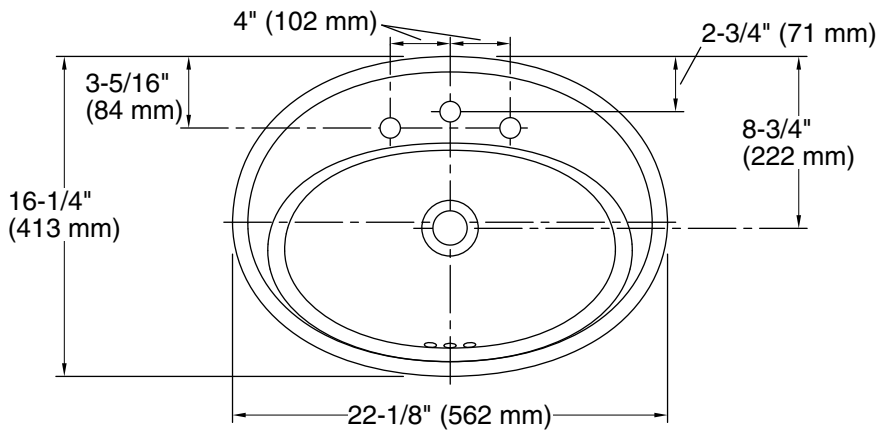

## Features

- 8" (203 mm) widespread faucet holes
- Oval basin
- Overflow drain
- Coordinates with other products in the Serif collection

## Technical Information

All product dimensions are nominal.

Basin configuration:	Single Bowl
Center(s):	8" (203 mm)
Bowl area (Only):	Length: 16-7/8" (429 mm) Width: 10-1/8" (257 mm) Water depth: 4-7/8" (124 mm)
With overflow:	Yes
Number of deck holes:	3
Faucet hole(s):	1-3/8" (35 mm)
Drain hole:	1-3/4" (44 mm)
Template:	1014189-7, required, included