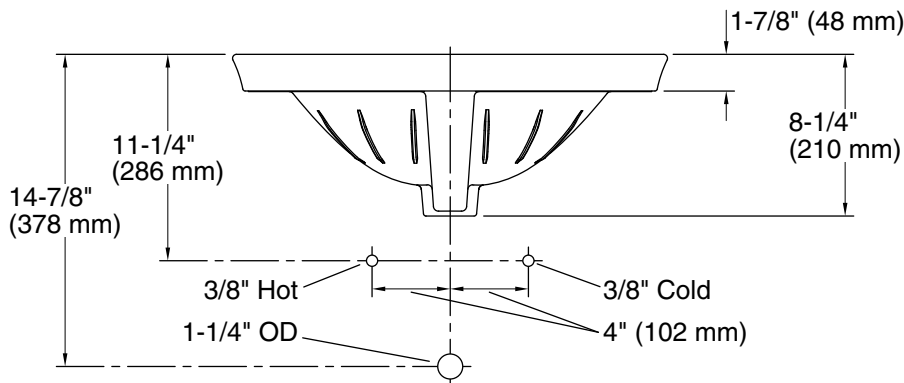

## Technical Information

All product dimensions are nominal.

Basin configuration:	Single Bowl
Center(s):	8" (203 mm)
Bowl area (Only):	Length: 16-7/8" (429 mm) Width: 10-1/8" (257 mm) Water depth: 4-7/8" (124 mm)
With overflow:	Yes
Number of deck holes:	3
Faucet hole(s):	1-3/8" (35 mm)
Drain hole:	1-3/4" (44 mm)
Template:	1014189-7, required, included