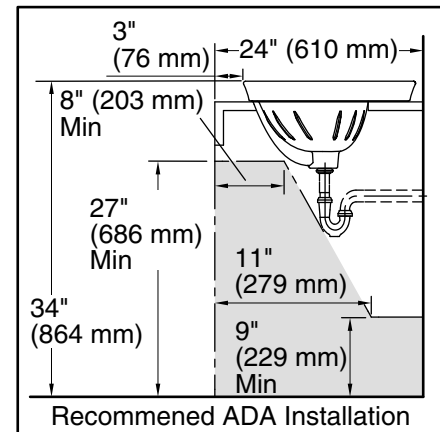

## Technical Information

All product dimensions are nominal.

Basin configuration:	Single Bowl
Center(s):	8" (203 mm)
Bowl area (Only):	Length: 16-7/8" (429 mm) Width: 10-1/8" (257 mm) Water depth: 4-7/8" (124 mm)
With overflow:	Yes
Number of deck holes:	3
Faucet hole(s):	1-3/8" (35 mm)
Drain hole:	1-3/4" (44 mm)
Template:	1014189-7, required, included