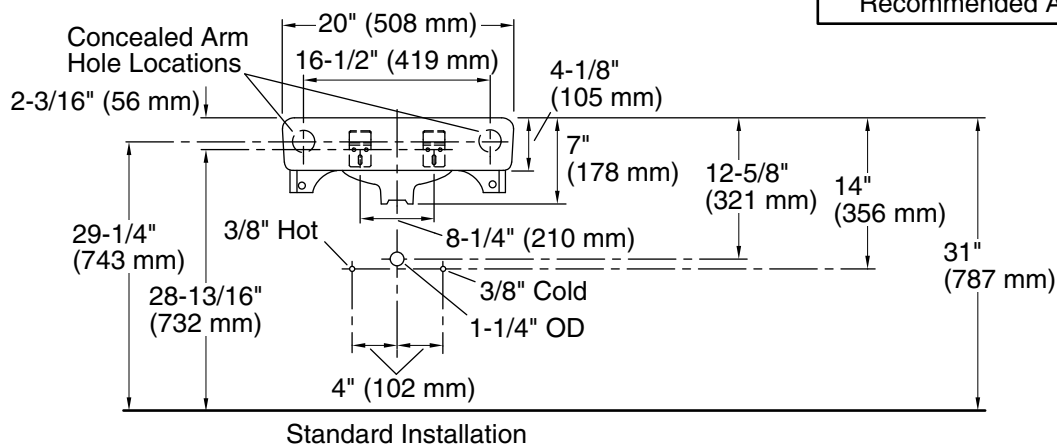

## Features

- Made from premium materials that withstand high-volume usage
- 20" (508 mm) x 18" (457 mm)
- Faucet sold separately
- Includes soap dispenser drilling on left

## Technical Information

All product dimensions are nominal.

Basin configuration:	Single Bowl
Bowl area (Only):	Length: 18" (457 mm)
	Width: 13" (330 mm)
	Water depth: 4-7/8" (124 mm)
With overflow:	Yes
Number of deck holes:	1
Faucet hole(s):	1-3/8" (35 mm)
Soap/Lotion hole:	1-1/4" (32 mm)
Drain hole:	1-3/4" (44 mm)