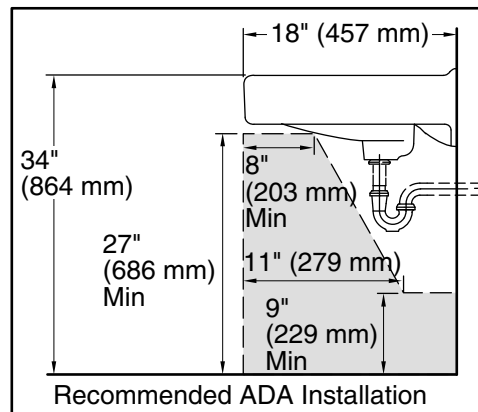

## Features

- Made from premium materials that withstand high-volume usage
- 20" (508 mm) x 18" (457 mm)
- Faucet sold separately
- Includes soap dispenser drilling on left

## Technical Information

All product dimensions are nominal.

Basin configuration:	Single Bowl
Bowl area (Only):	Length: 18" (457 mm)
	Width: 13" (330 mm)
	Water depth: 4-7/8" (124 mm)
With overflow:	Yes
Number of deck holes:	1
Faucet hole(s):	1-3/8" (35 mm)
Soap/Lotion hole:	1-1/4" (32 mm)
Drain hole:	1-3/4" (44 mm)