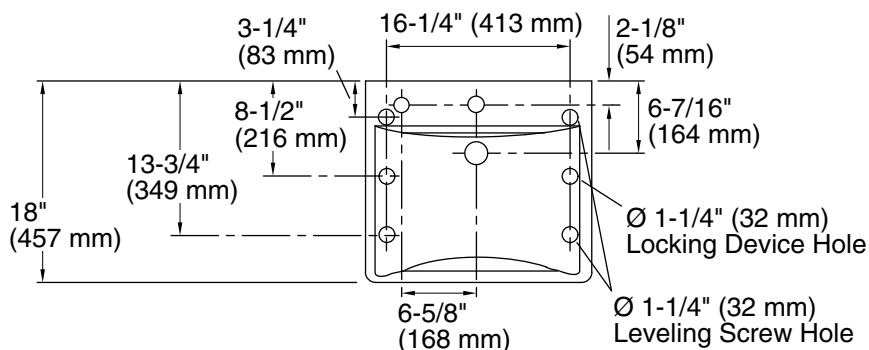

## Features

- Made from premium materials that withstand high-volume usage
- 20" (508 mm) x 18" (457 mm)
- Faucet sold separately
- Includes soap dispenser drilling on left

## Technical Information

All product dimensions are nominal.

Basin configuration:	Single Bowl
Bowl area (Only):	Length: 18" (457 mm)
	Width: 13" (330 mm)
	Water depth: 4-7/8" (124 mm)
With overflow:	Yes
Number of deck holes:	1
Faucet hole(s):	1-3/8" (35 mm)
Soap/Lotion hole:	1-1/4" (32 mm)
Drain hole:	1-3/4" (44 mm)