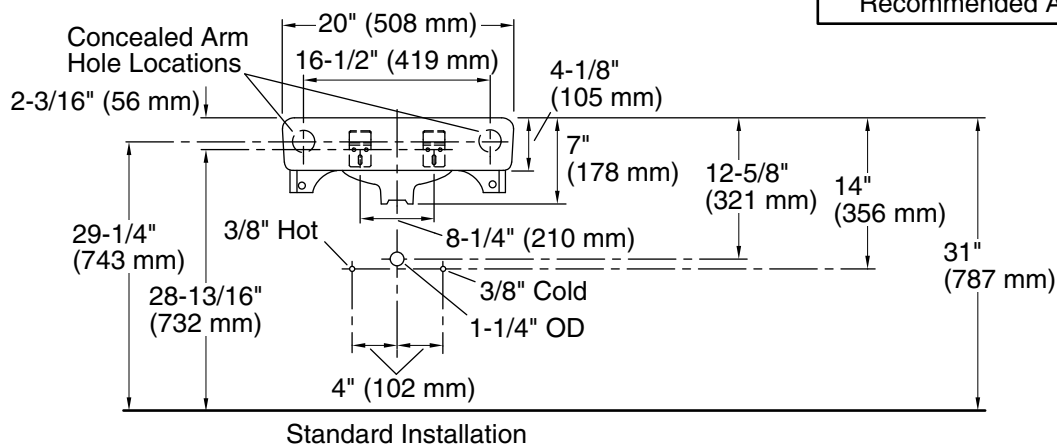

## Features

- Made from premium materials that withstand high-volume usage
- 20" (508 mm) x 18" (457 mm)
- Single-hole drilling
- With sealed overflow and soap dispenser drilling on left

## Technical Information

All product dimensions are nominal.

Basin configuration:	Single Bowl
Bowl area (Only):	Length: 18" (457 mm) Width: 13" (330 mm) Water depth: 4-7/8" (124 mm)
With overflow:	No
Number of deck holes:	2
Faucet hole(s):	1-3/8" (35 mm)
Soap/Lotion hole:	1-1/4" (32 mm)
Drain hole:	1-3/4" (44 mm)