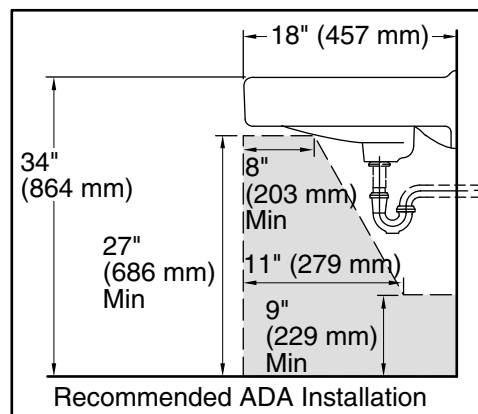

## Features

- Made from premium materials that withstand high-volume usage
- 20" (508 mm) x 18" (457 mm)
- Single-hole drilling
- With sealed overflow and soap dispenser drilling on left

## Technical Information

All product dimensions are nominal.

Basin configuration:	Single Bowl
Bowl area (Only):	Length: 18" (457 mm) Width: 13" (330 mm) Water depth: 4-7/8" (124 mm)
With overflow:	No
Number of deck holes:	2
Faucet hole(s):	1-3/8" (35 mm)
Soap/Lotion hole:	1-1/4" (32 mm)
Drain hole:	1-3/4" (44 mm)