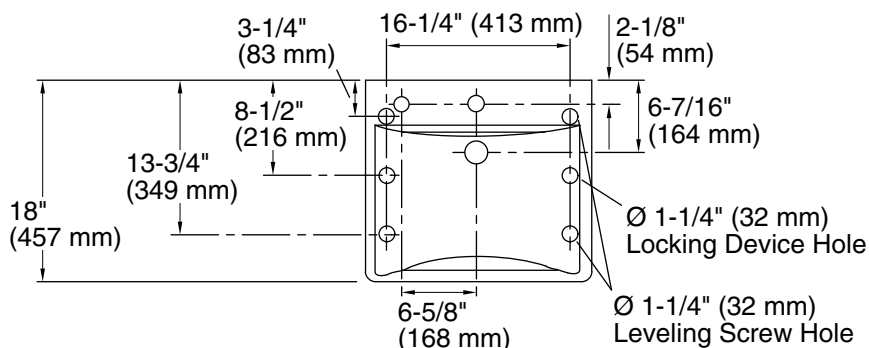

## Features

- Made from premium materials that withstand high-volume usage
- 20" (508 mm) x 18" (457 mm)
- Single-hole drilling
- With sealed overflow and soap dispenser drilling on left

## Technical Information

All product dimensions are nominal.

Basin configuration:	Single Bowl
Bowl area (Only):	Length: 18" (457 mm) Width: 13" (330 mm) Water depth: 4-7/8" (124 mm)
With overflow:	No
Number of deck holes:	2
Faucet hole(s):	1-3/8" (35 mm)
Soap/Lotion hole:	1-1/4" (32 mm)
Drain hole:	1-3/4" (44 mm)