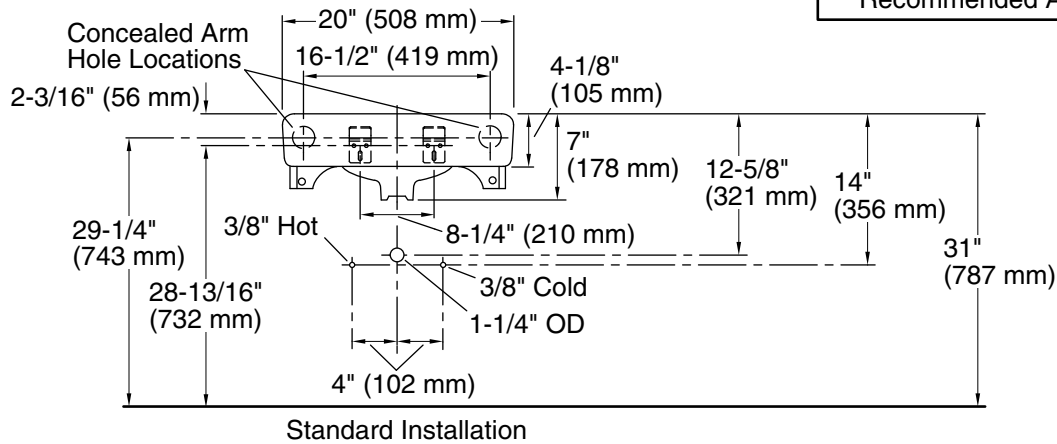

## Features

- Made from premium materials that withstand high-volume usage
- 20" (508 mm) x 18" (457 mm)
- Single-hole drilling
- With sealed overflow and soap dispenser drilling on right

## Technical Information

All product dimensions are nominal.

Basin configuration:	Single Bowl
Bowl area (Only):	Length: 18" (457 mm) Width: 13" (330 mm) Water depth: 4-7/8" (124 mm)
With overflow:	No
Number of deck holes:	2
Faucet hole(s):	1-3/8" (35 mm)
Soap/Lotion hole:	1-1/4" (32 mm)
Drain hole:	1-3/4" (44 mm)