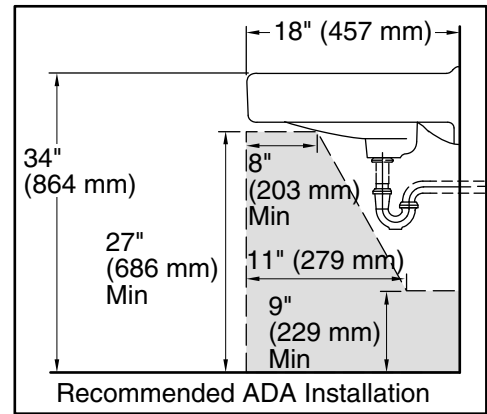

## Features

- Made from premium materials that withstand high-volume usage
- 20" (508 mm) x 18" (457 mm)
- Single-hole drilling
- With sealed overflow and soap dispenser drilling on right

## Technical Information

All product dimensions are nominal.

Basin configuration:	Single Bowl
Bowl area (Only):	Length: 18" (457 mm) Width: 13" (330 mm) Water depth: 4-7/8" (124 mm)
With overflow:	No
Number of deck holes:	2
Faucet hole(s):	1-3/8" (35 mm)
Soap/Lotion hole:	1-1/4" (32 mm)
Drain hole:	1-3/4" (44 mm)