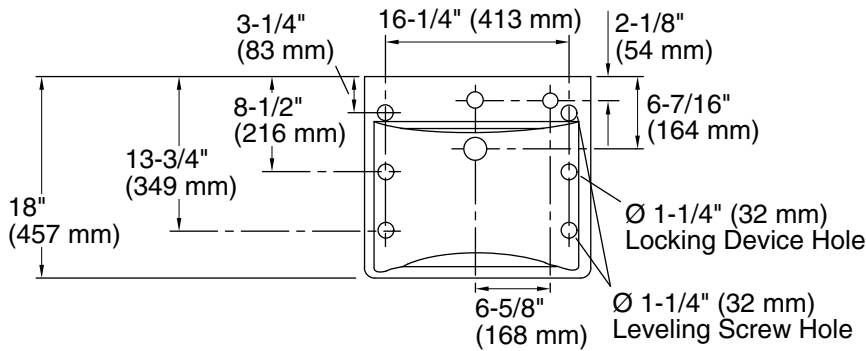

## Features

- Made from premium materials that withstand high-volume usage
- 20" (508 mm) x 18" (457 mm)
- Single-hole drilling
- With sealed overflow and soap dispenser drilling on right

## Technical Information

All product dimensions are nominal.

Basin configuration:	Single Bowl
Bowl area (Only):	Length: 18" (457 mm) Width: 13" (330 mm) Water depth: 4-7/8" (124 mm)
With overflow:	No
Number of deck holes:	2
Faucet hole(s):	1-3/8" (35 mm)
Soap/Lotion hole:	1-1/4" (32 mm)
Drain hole:	1-3/4" (44 mm)