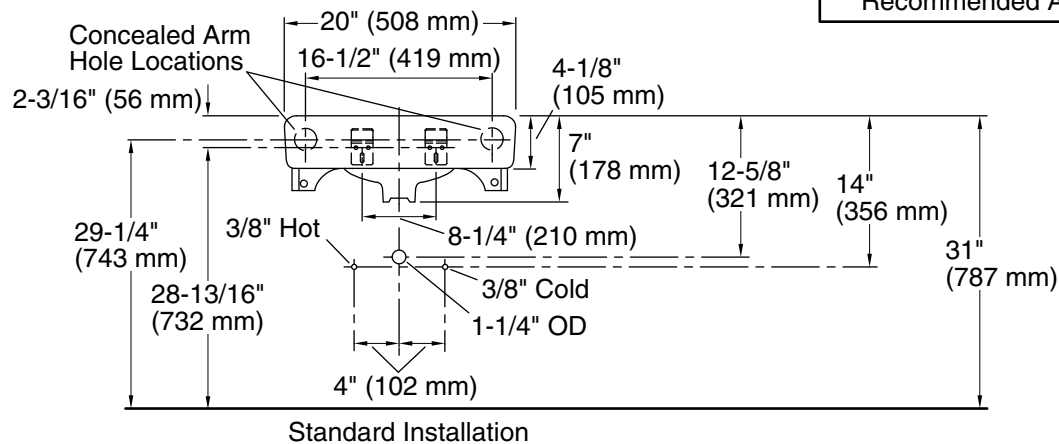

Features

- Made from premium materials that withstand high-volume usage
- 20" (508 mm) x 18" (457 mm)
- Single-hole drilling
- With sealed overflow for commercial and hospitals jobs

Material

- Vitreous china

Color tiles intended for reference only.

Color Code Description

	0	White
---	---	-------

Technical Information

All product dimensions are nominal.

Basin configuration:	Single Bowl
Bowl area (Only):	Length: 18" (457 mm) Width: 13" (330 mm) Water depth: 4-7/8" (124 mm)
With overflow:	No
Number of deck holes:	1
Faucet hole(s):	1-3/8" (35 mm)
Drain hole:	1-3/4" (44 mm)