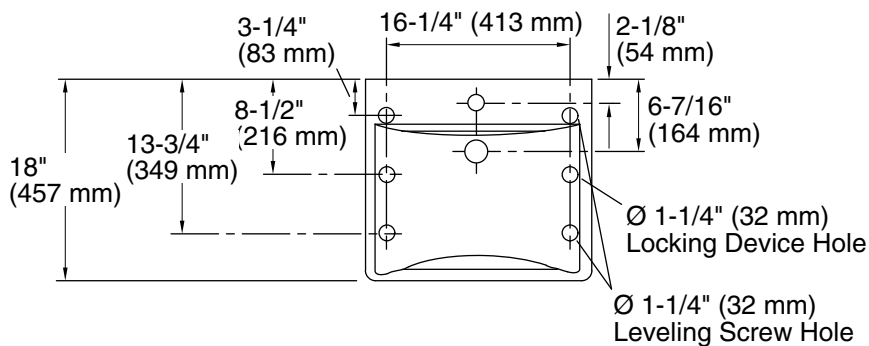

Features

- Made from premium materials that withstand high-volume usage
- 20" (508 mm) x 18" (457 mm)
- Single-hole drilling
- With sealed overflow for commercial and hospitals jobs

Material

- Vitreous china

Color tiles intended for reference only.

Color Code Description

	0	White
---	---	-------

Technical Information

All product dimensions are nominal.

Basin configuration:	Single Bowl
Bowl area (Only):	Length: 18" (457 mm) Width: 13" (330 mm) Water depth: 4-7/8" (124 mm)
With overflow:	No
Number of deck holes:	1
Faucet hole(s):	1-3/8" (35 mm)
Drain hole:	1-3/4" (44 mm)