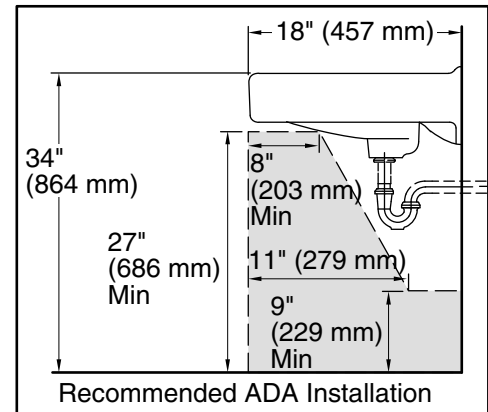

Features

- Made from premium materials that withstand high-volume usage
- 20" (508 mm) x 18" (457 mm)
- Single-hole drilling
- With sealed overflow for commercial and hospitals jobs

Material

- Vitreous china

Color tiles intended for reference only.

Color Code Description

	0	White
---	---	-------

Technical Information

All product dimensions are nominal.

Basin configuration:	Single Bowl
Bowl area (Only):	Length: 18" (457 mm) Width: 13" (330 mm) Water depth: 4-7/8" (124 mm)
With overflow:	No
Number of deck holes:	1
Faucet hole(s):	1-3/8" (35 mm)
Drain hole:	1-3/4" (44 mm)