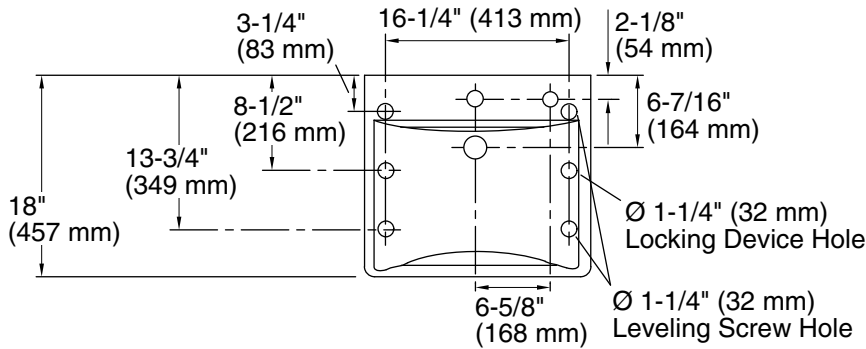

## Features

- Made from premium materials that withstand high-volume usage
- 20" (508 mm) x 18" (457 mm)
- Faucet sold separately
- Includes soap dispenser drilling on right

## Technical Information

All product dimensions are nominal.

Basin configuration:	Single Bowl
Bowl area (Only):	Length: 18" (457 mm)
	Width: 13" (330 mm)
	Water depth: 4-7/8" (124 mm)
With overflow:	Yes
Number of deck holes:	2
Faucet hole(s):	1-3/8" (35 mm)
Soap/Lotion hole:	1-1/4" (32 mm)
Drain hole:	1-3/4" (44 mm)