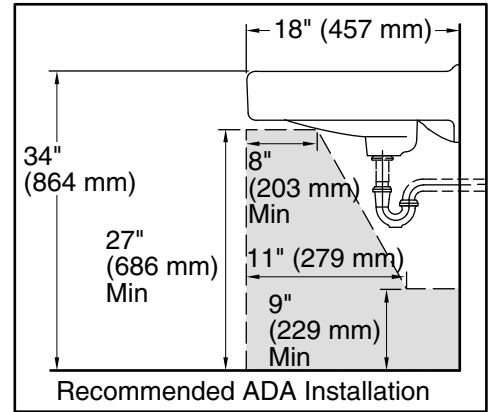

## Features

- Made from premium materials that withstand high-volume usage
- 20" (508 mm) x 18" (457 mm)
- Faucet sold separately
- Includes soap dispenser drilling on right

## Technical Information

All product dimensions are nominal.

Basin configuration:	Single Bowl
Bowl area (Only):	Length: 18" (457 mm)
	Width: 13" (330 mm)
	Water depth: 4-7/8" (124 mm)
With overflow:	Yes
Number of deck holes:	2
Faucet hole(s):	1-3/8" (35 mm)
Soap/Lotion hole:	1-1/4" (32 mm)
Drain hole:	1-3/4" (44 mm)