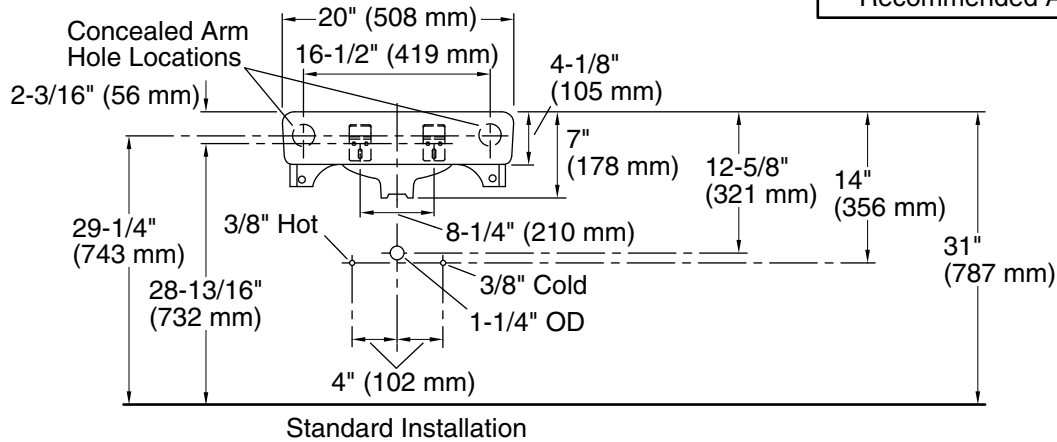

## Features

- Made from premium materials that withstand high-volume usage
- 20" (508 mm) x 18" (457 mm)
- Faucet sold separately
- Includes soap dispenser drilling on right

## Technical Information

All product dimensions are nominal.

Basin configuration:	Single Bowl
Bowl area (Only):	Length: 18" (457 mm)
	Width: 13" (330 mm)
	Water depth: 4-7/8" (124 mm)
With overflow:	Yes
Number of deck holes:	2
Faucet hole(s):	1-3/8" (35 mm)
Soap/Lotion hole:	1-1/4" (32 mm)
Drain hole:	1-3/4" (44 mm)