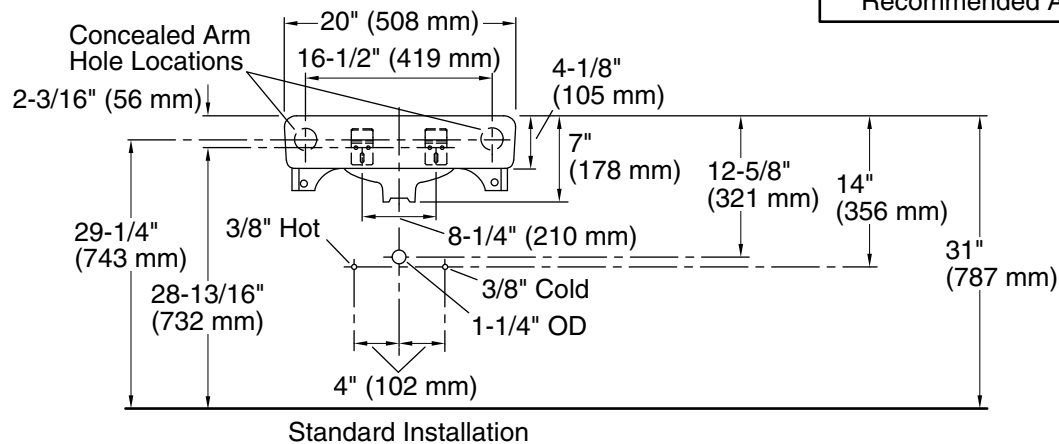

Features

- Made from premium materials that withstand high-volume usage
- 20" (508 mm) x 18" (457 mm)
- Faucet sold separately

Material

- Vitreous china

Installation

- Wall-mount
- Drilled for concealed arm carrier installation

Technical Information

All product dimensions are nominal.

Basin configuration:	Single Bowl
Bowl area (Only):	Length: 18" (457 mm)
	Width: 13" (330 mm)
	Water depth: 4-7/8" (124 mm)
With overflow:	Yes
Number of deck holes:	1
Faucet hole(s):	1-3/8" (35 mm)
Drain hole:	1-3/4" (44 mm)