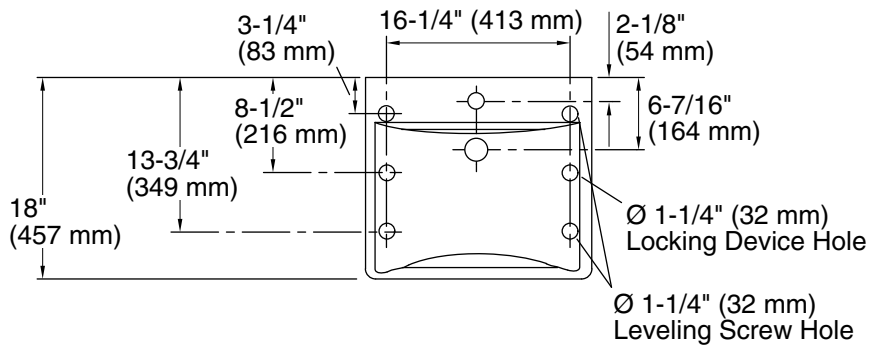

Features

- Made from premium materials that withstand high-volume usage
- 20" (508 mm) x 18" (457 mm)
- Faucet sold separately

Material

- Vitreous china

Installation

- Wall-mount
- Drilled for concealed arm carrier installation

Technical Information

All product dimensions are nominal.

Basin configuration:	Single Bowl
Bowl area (Only):	Length: 18" (457 mm)
	Width: 13" (330 mm)
	Water depth: 4-7/8" (124 mm)
With overflow:	Yes
Number of deck holes:	1
Faucet hole(s):	1-3/8" (35 mm)
Drain hole:	1-3/4" (44 mm)