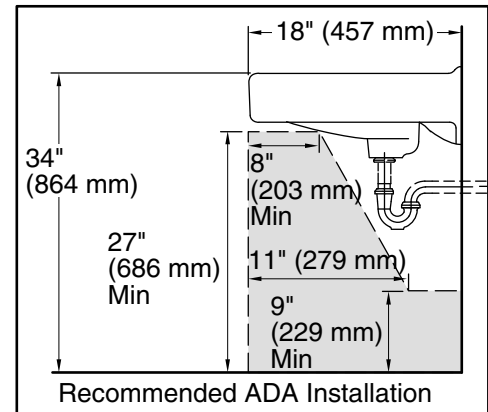

Features

- Made from premium materials that withstand high-volume usage
- 20" (508 mm) x 18" (457 mm)
- Faucet sold separately

Material

- Vitreous china

Installation

- Wall-mount
- Drilled for concealed arm carrier installation

Technical Information

All product dimensions are nominal.

Basin configuration:	Single Bowl
Bowl area (Only):	Length: 18" (457 mm)
	Width: 13" (330 mm)
	Water depth: 4-7/8" (124 mm)
With overflow:	Yes
Number of deck holes:	1
Faucet hole(s):	1-3/8" (35 mm)
Drain hole:	1-3/4" (44 mm)