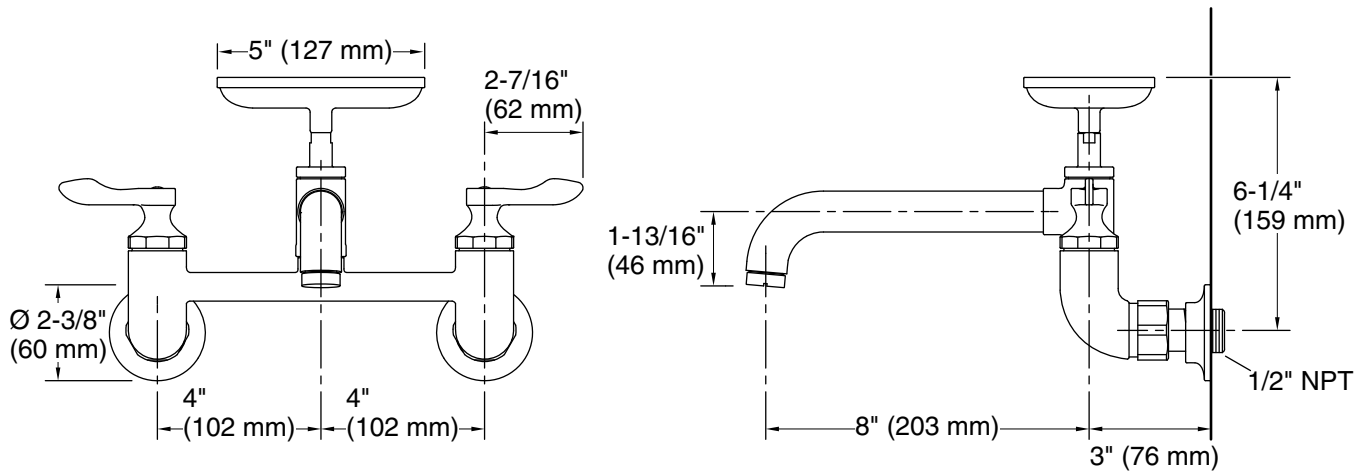

Features

- 11" (279 mm) spout reach
- Two Lever handles offer separate control of hot and cold water
- Includes soap dish

Material

- Premium metal construction for durability and reliability
- KOHLER® finishes resist corrosion and tarnishing

	CP	Polished Chrome
---	----	-----------------

Technical Information

All product dimensions are nominal.

Faucet:

Flow rate: 1.75 gal/min (6.6 l/min)

Drain included: No

Spout:

Spout reach: 11" (279 mm)

Handle clearance: 2-7/16" (62 mm)

Handshower:

Rated maximum flow: 0 gal/min (0 l/min)

Notes

Install this product according to the installation instructions.

ADA compliant for faucet handles only
ADA, OBC, CSA B651 compliant when installed to the specific requirements of these regulations.