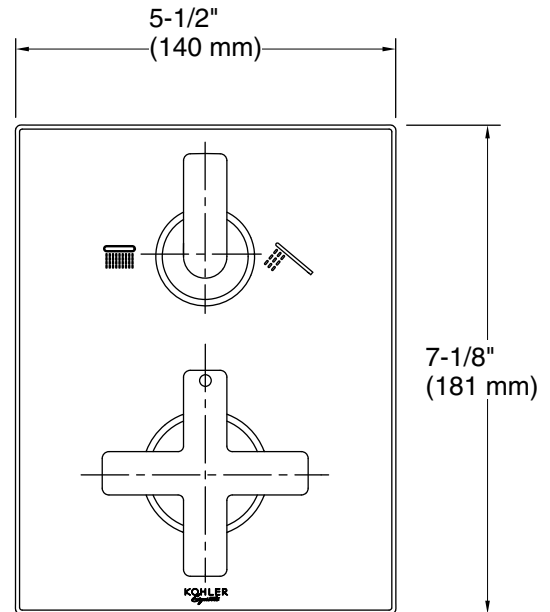

Installation

- Semi-recessed into wall

Adapters, Rough-in and Extension Kits

1226019.ASM

Range: 3-1/16" (78 mm) -
3-1/16" (78 mm)

Codes/Standards

Plumbing Standards
QB/T 2806

See website for detailed warranty information.

Technical Information

All product dimensions are nominal.

Notes

Install this product according to the installation instructions.