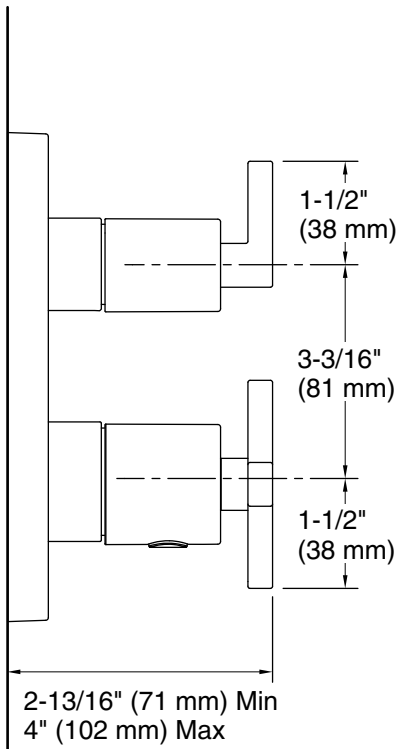

Installation

- Semi-recessed into wall

Adapters, Rough-in and Extension Kits

1226019.ASM

Range: 3-1/16" (78 mm) -
3-1/16" (78 mm)

Codes/Standards

Plumbing Standards
QB/T 2806

See website for detailed warranty information.

Technical Information

All product dimensions are nominal.

Notes

Install this product according to the installation instructions.