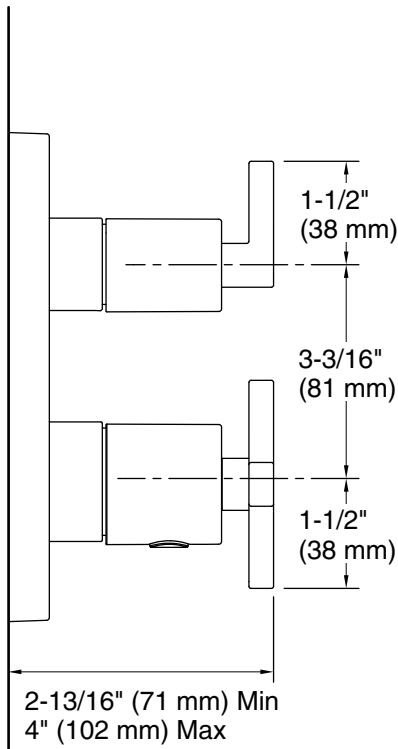

Installation

- Semi-recessed into wall

Adapters, Rough-in and Extension Kits

1226019.ASM

Range: 3-1/16" (78 mm) -
3-1/16" (78 mm)

Codes/Standards

Plumbing Standards
QB/T 2806

See website for detailed warranty information.

Technical Information

All product dimensions are nominal.

Notes

Install this product according to the installation instructions.