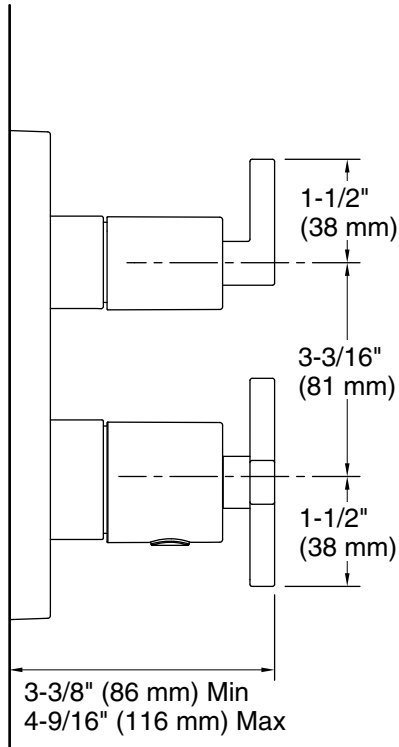

1226034.asm

Range: 2-11/16" (69 mm) -
2-11/16" (69 mm)

Codes/Standards

Plumbing Standards
QB/T 2806

See website for detailed warranty
information.

Technical Information

All product dimensions are nominal.

Notes