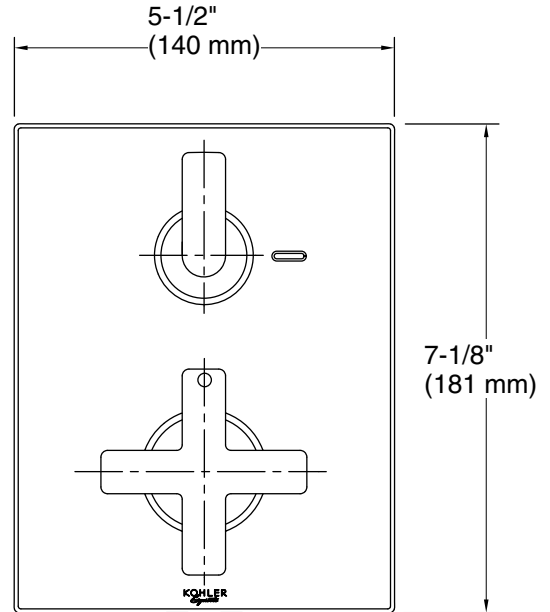

1226034.asm

Range: 2-11/16" (69 mm) -
2-11/16" (69 mm)

Codes/Standards

Plumbing Standards
QB/T 2806

See website for detailed warranty
information.

Technical Information

All product dimensions are nominal.

Notes