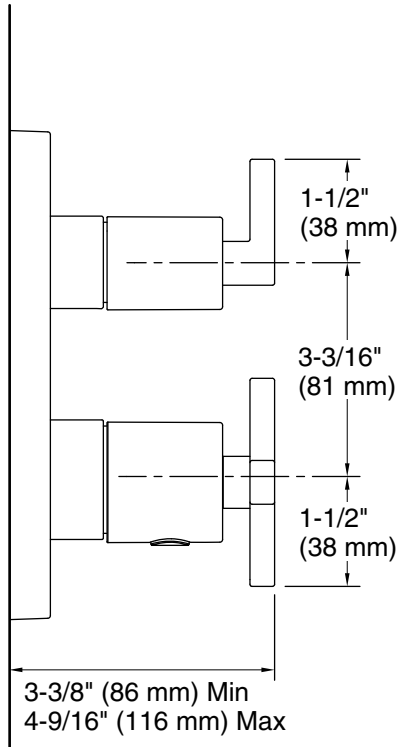

Installation

- Semi-recessed into wall

Adapters, Rough-in and Extension Kits

1226034.asm

Range: 2-11/16" (69 mm) -
2-11/16" (69 mm)

Codes/Standards

Plumbing Standards
QB/T 2806

See website for detailed warranty information.

Technical Information

All product dimensions are nominal.

Notes

Install this product according to the installation instructions.