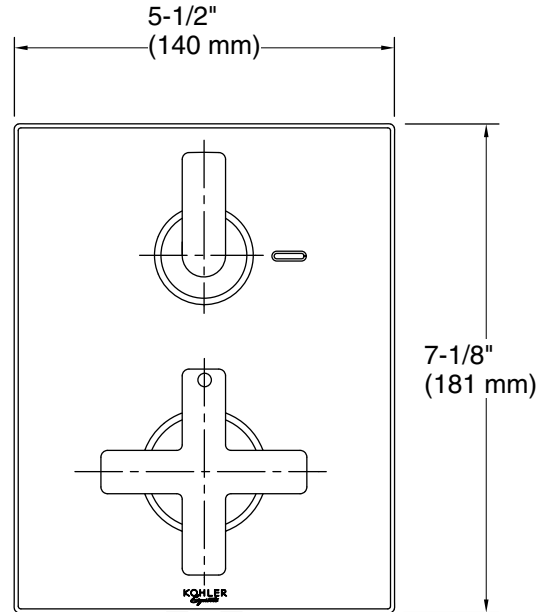

Installation

- Semi-recessed into wall

Adapters, Rough-in and Extension Kits

1226034.asm

Range: 2-11/16" (69 mm) -
2-11/16" (69 mm)

Codes/Standards

Plumbing Standards
QB/T 2806

See website for detailed warranty information.

Technical Information

All product dimensions are nominal.

Notes

Install this product according to the installation instructions.