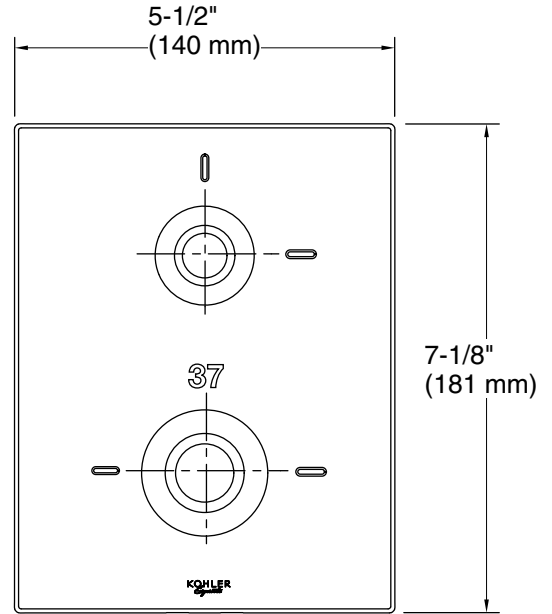

Technical Information

All product dimensions are nominal.

Drain included: No

Notes

Install this product according to the installation instructions.