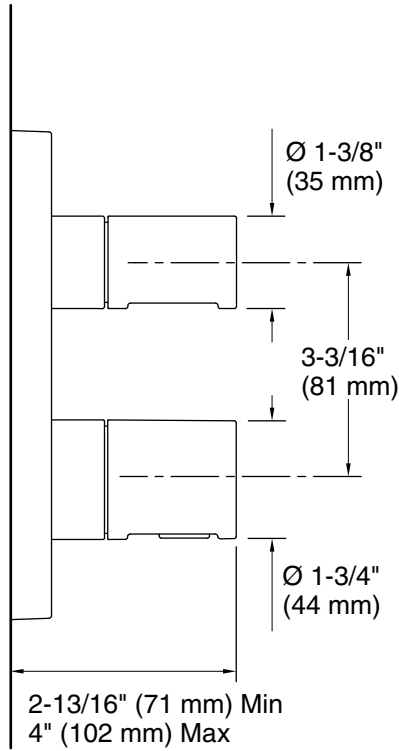

### Installation

- Semi-recessed into wall

### Adapters, Rough-in and Extension Kits

1226034.asm

Range: 2-11/16" (69 mm) -  
2-11/16" (69 mm)

### Codes/Standards

Plumbing Standards  
QB/T 2806

See website for detailed warranty  
information.

**Technical Information**

All product dimensions are nominal.

Drain included: No

**Notes**

Install this product according to the installation instructions.