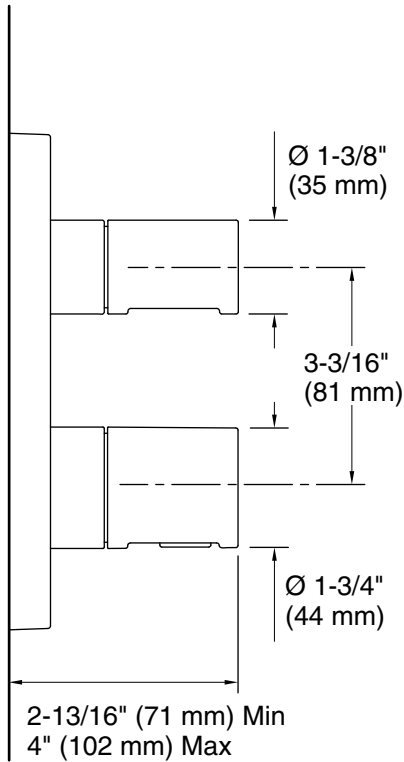

Installation

- Semi-recessed into wall

Adapters, Rough-in and Extension Kits

1226034.asm

Range: 2-11/16" (69 mm) -
2-11/16" (69 mm)

Codes/Standards

Plumbing Standards
QB/T 2806

See website for detailed warranty
information.

Technical Information

All product dimensions are nominal.

Drain included: No

Notes

Install this product according to the installation instructions.