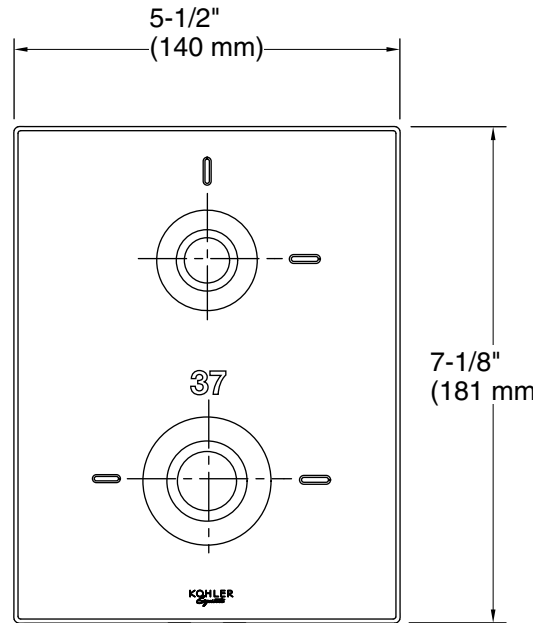

Installation

- Semi-recessed into wall

Adapters, Rough-in and Extension Kits

1226034.asm

Range: 2-11/16" (69 mm) -
2-11/16" (69 mm)

Codes/Standards

Plumbing Standards
QB/T 2806

See website for detailed warranty
information.

Technical Information

All product dimensions are nominal.

Drain included: No

Notes

Install this product according to the installation instructions.