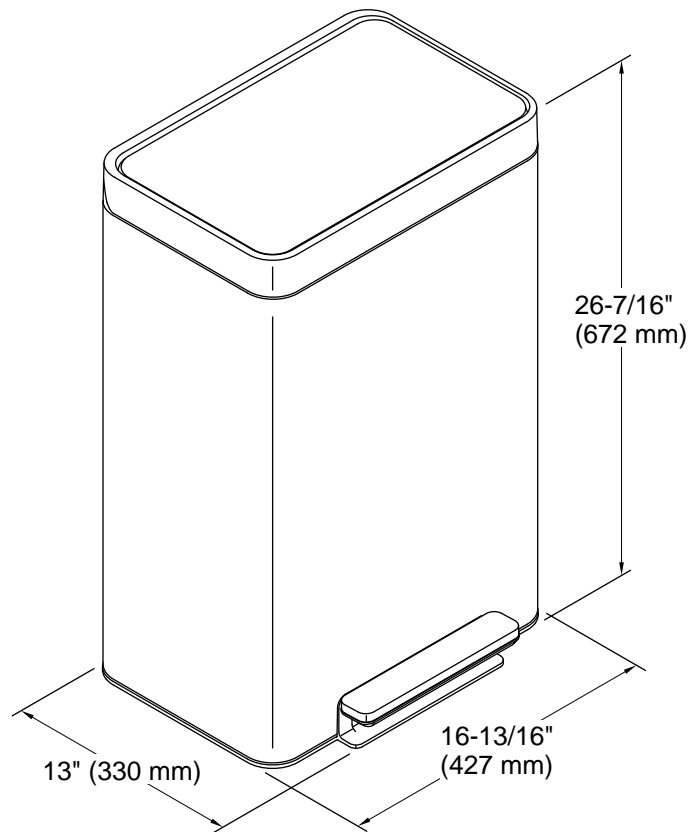

Technical Information

All product dimensions are nominal.

Material: Stainless Steel