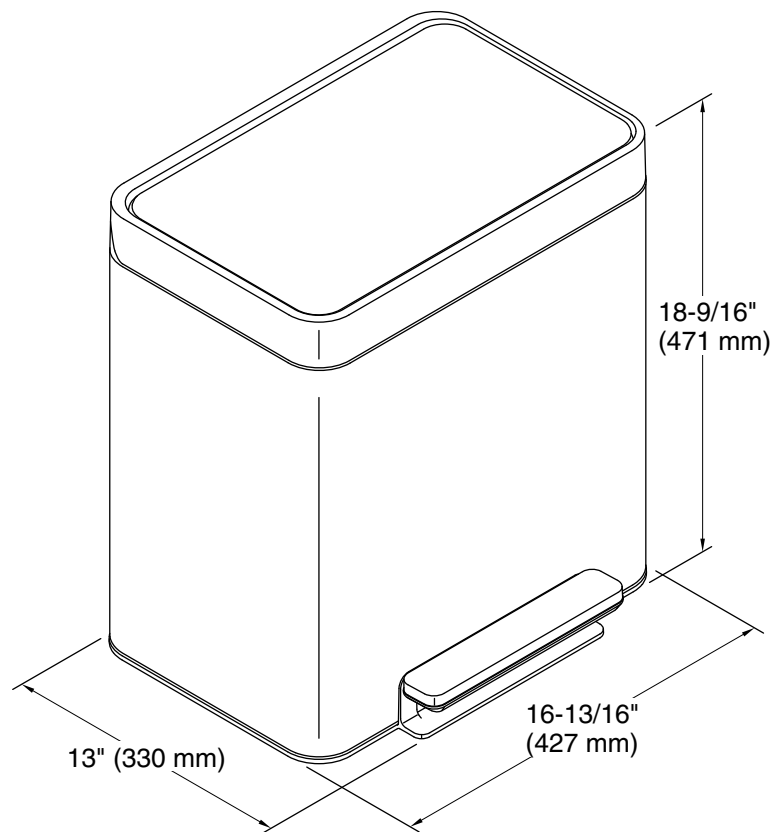

Technical Information

All product dimensions are nominal.

Material: Stainless Steel