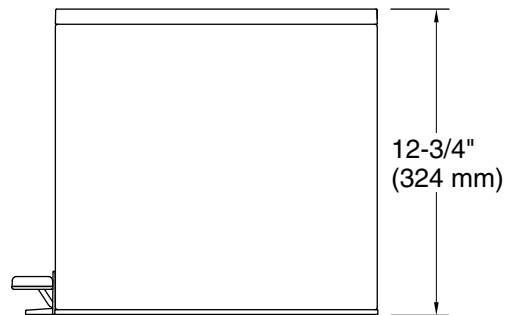

Technical Information

All product dimensions are nominal.

Material: Stainless Steel