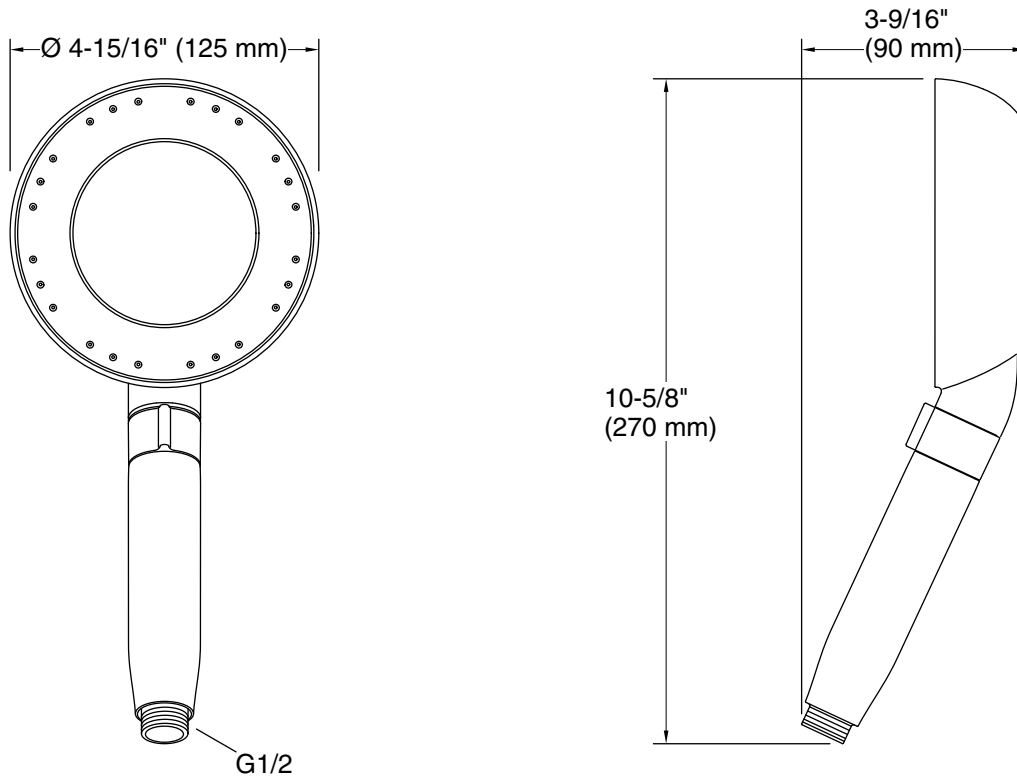

Technical Information

All product dimensions are nominal.

Handshower:

Rated maximum flow: 1.5 gal/min (5.7 l/min)

Notes

ADA, OBC, CSA B651 compliant when installed to the specific requirements of these regulations.