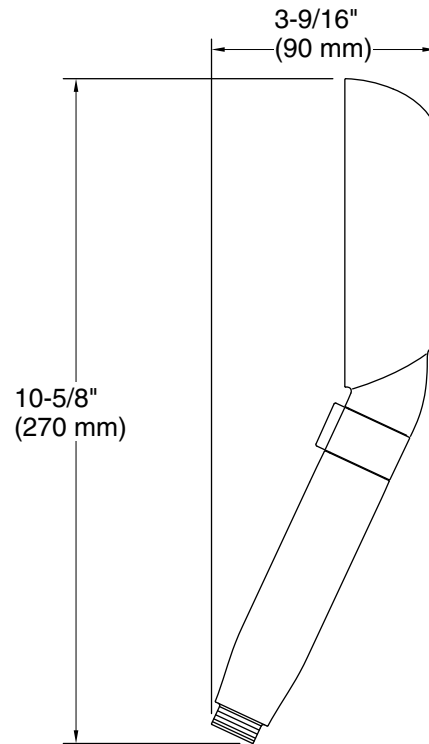

Features

- Wide coverage spray produces an encompassing spray for everyday use
- 1.5 gpm (5.7 lpm) maximum flow rate handshower allows you to save water without sacrificing performance or coverage
- Variable-flow lever lets you adjust from 1.5 gpm (5.7 lpm) down to 0.5 gpm (1.9 lpm) water pause for greater conservation during your shower routine
- Soft silicone sprayface is easy to clean
- Magnetic docking securely holds the handshower in place when paired with the Statement VES handshower holder and supply elbow
- This product can help a building earn Water Efficiency points in LEED® Green Building Rating System

Recommended Products/Accessories

- K-21051 Wall-mount handshower holder and supply elbow
- K-21049 60" shower hose
- K-21050 72" shower hose
- K-23723 Faucet cleaner

ADA CSA B651 OBC

Codes/Standards

ASME A112.18.1/CSA B125.1
DOE - Energy Policy Act 1992
EPA WaterSense®
California Energy Commission (CEC)
ADA
ICC/ANSI A117.1
CSA B651
OBC
IAPMO Certification

Technical Information

All product dimensions are nominal.

Handshower:

Rated maximum flow: 1.5 gal/min (5.7 l/min)

Notes

ADA, OBC, CSA B651 compliant when installed to the specific requirements of these regulations.