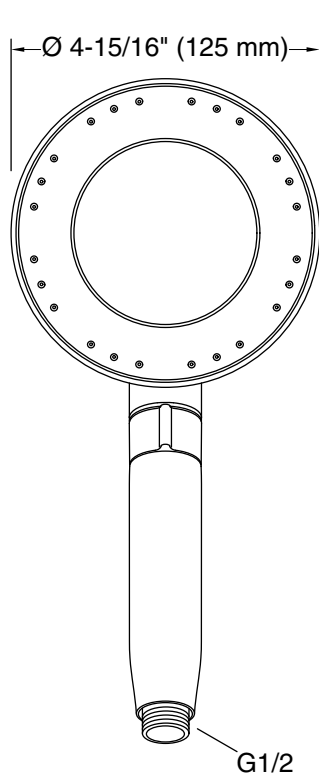

Features

- Wide coverage spray produces an encompassing spray for everyday use
- 1.5 gpm (5.7 lpm) maximum flow rate handshower allows you to save water without sacrificing performance or coverage
- Variable-flow lever lets you adjust from 1.5 gpm (5.7 lpm) down to 0.5 gpm (1.9 lpm) water pause for greater conservation during your shower routine
- Soft silicone sprayface is easy to clean
- Magnetic docking securely holds the handshower in place when paired with the Statement VES handshower holder and supply elbow
- This product can help a building earn Water Efficiency points in LEED® Green Building Rating System

Recommended Products/Accessories

- K-21051 Wall-mount handshower holder and supply elbow
- K-21049 60" shower hose
- K-21050 72" shower hose
- K-23723 Faucet cleaner

ADA CSA B651 OBC

Codes/Standards

ASME A112.18.1/CSA B125.1
DOE - Energy Policy Act 1992
EPA WaterSense®
California Energy Commission (CEC)
ADA
ICC/ANSI A117.1
CSA B651
OBC
IAPMO Certification

Technical Information

All product dimensions are nominal.

Handshower:

Rated maximum flow: 1.5 gal/min (5.7 l/min)

Notes

ADA, OBC, CSA B651 compliant when installed to the specific requirements of these regulations.