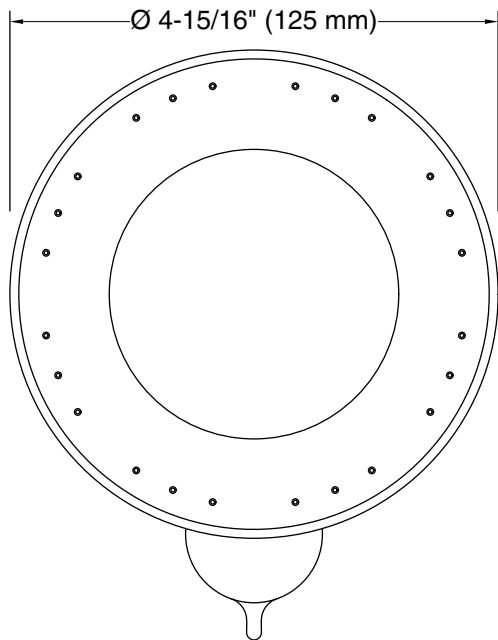

### Features

- Wide coverage spray produces an encompassing spray for everyday use
- Showerhead rotates 360° for customized user height within 4¾" (121 mm)
- 1.5 gpm (5.7 lpm) maximum flow rate showerhead allows you to save water without sacrificing performance or coverage
- Variable-flow lever lets you adjust from 1.5 gpm (5.7 lpm) down to 0.5 gpm (1.9 lpm) water pause for greater conservation during your shower routine
- Sprayface resists hard water buildup and is easy to clean
- Silicone sprayface is easy to clean
- This product can help a building earn Water Efficiency points in LEED® Green Building Rating System

### Technical Information

All product dimensions are nominal.