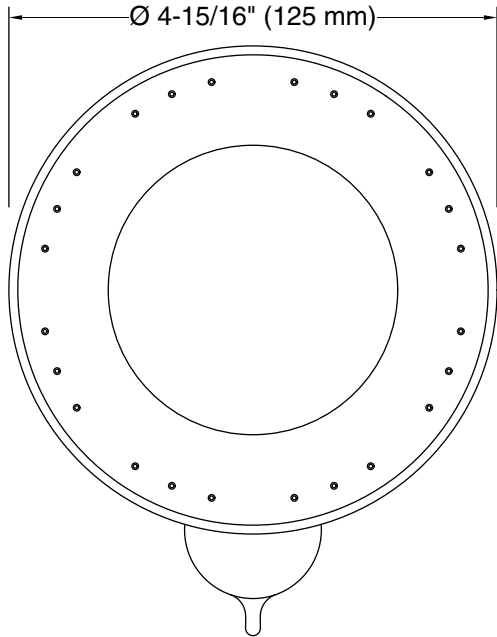

Technical Information

All product dimensions are nominal.

Showerhead/Body Spray:

Rated maximum flow: 1.5 gal/min (5.7 l/min)