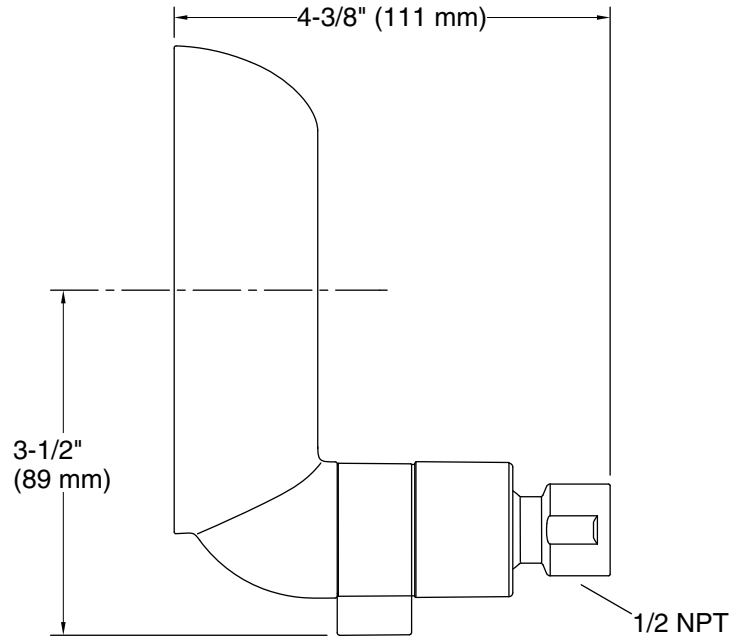

Technical Information

All product dimensions are nominal.

Showerhead/Body Spray:

Rated maximum flow: 1.5 gal/min (5.7 l/min)