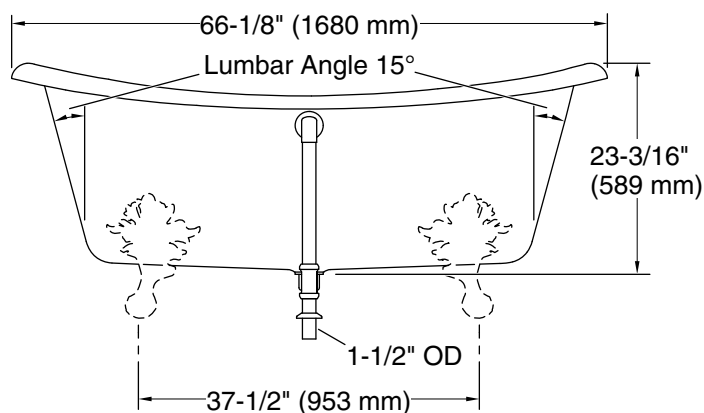

For the most current Specification Sheet, go to www.kohler.com USA or www.kohler.ca Canada

8-26-2024 20:48 - US/CA

THE BOLD LOOK
OF **KOHLER**®

Technical Information

All product dimensions are nominal.

Drain location:	Center
Basin area, bottom:	48-15/16" x 24-3/4" (1243 mm x 629 mm)
Basin area, top:	58-11/16" x 27-13/16" (1491 mm x 706 mm)
Weight:	396.2 lbs (179.7 kg)
Minimum floor load:	90 lbs/ft ² (439.4 kg/m ²)
Water depth:	14-3/8" (366 mm)
Water capacity:	69 gal (261.2 L)
Template:	1344921-7, not required, not included