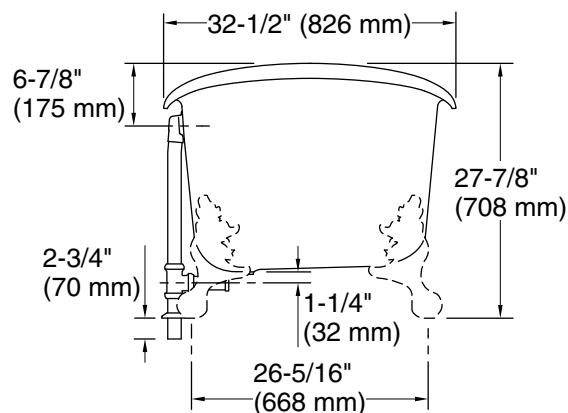

For the most current Specification Sheet, go to www.kohler.com USA or www.kohler.ca Canada

8-26-2024 20:48 - US/CA

THE BOLD LOOK
OF **KOHLER**®

Technical Information

All product dimensions are nominal.

Drain location:	Center
Basin area, bottom:	48-15/16" x 24-3/4" (1243 mm x 629 mm)
Basin area, top:	58-11/16" x 27-13/16" (1491 mm x 706 mm)
Weight:	396.2 lbs (179.7 kg)
Minimum floor load:	90 lbs/ft ² (439.4 kg/m ²)
Water depth:	14-3/8" (366 mm)
Water capacity:	69 gal (261.2 L)
Template:	1344921-7, not required, not included

Notes

Measure your actual product for rough-in details.

Install this product according to the installation instructions.

The hot water supply should be 70% of the capacity of the bath or greater. Installations will vary.