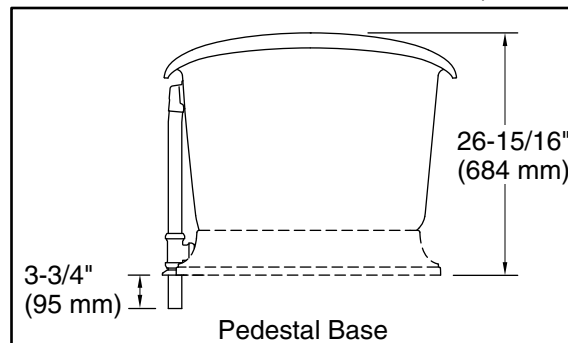

For the most current Specification Sheet, go to www.kohler.com USA or www.kohler.ca Canada

8-26-2024 20:48 - US/CA

THE BOLD LOOK
OF **KOHLER**®

Technical Information

All product dimensions are nominal.

Drain location:	Center
Basin area, bottom:	48-15/16" x 24-3/4" (1243 mm x 629 mm)
Basin area, top:	58-11/16" x 27-13/16" (1491 mm x 706 mm)
Weight:	396.2 lbs (179.7 kg)
Minimum floor load:	90 lbs/ft ² (439.4 kg/m ²)
Water depth:	14-3/8" (366 mm)
Water capacity:	69 gal (261.2 L)
Template:	1344921-7, not required, not included