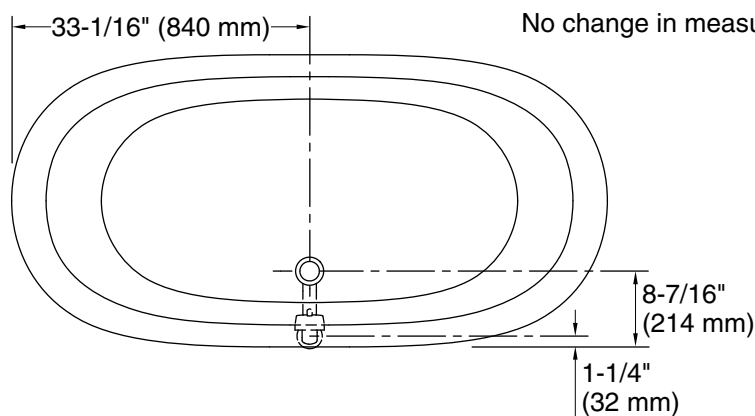

For the most current Specification Sheet, go to www.kohler.com USA or www.kohler.ca Canada

8-26-2024 20:48 - US/CA

THE BOLD LOOK
OF **KOHLER**®

Technical Information

All product dimensions are nominal.

Drain location:	Center
Basin area, bottom:	48-15/16" x 24-3/4" (1243 mm x 629 mm)
Basin area, top:	58-11/16" x 27-13/16" (1491 mm x 706 mm)
Weight:	396.2 lbs (179.7 kg)
Minimum floor load:	90 lbs/ft ² (439.4 kg/m ²)
Water depth:	14-3/8" (366 mm)
Water capacity:	69 gal (261.2 L)
Template:	1344921-7, not required, not included