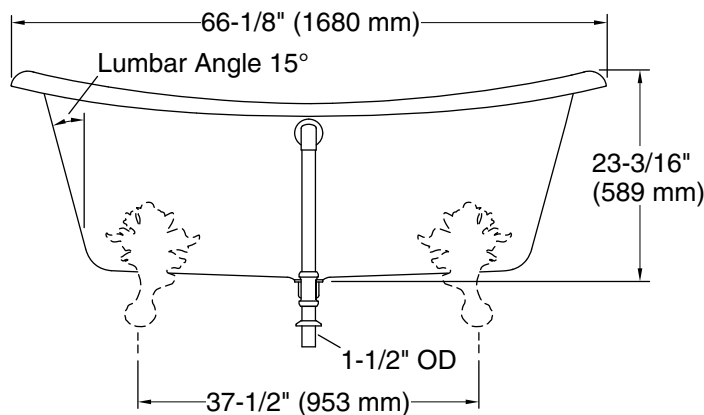

	96	Biscuit
---	----	---------

Technical Information

All product dimensions are nominal.

Drain location:	Center
Basin area, bottom:	48-15/16" x 24-3/4" (1243 mm x 629 mm)
Basin area, top:	58-11/16" x 27-13/16" (1491 mm x 706 mm)
Weight:	389.5 lbs (176.7 kg)
Minimum floor load:	90 lbs/ft ² (439.4 kg/m ²)
Water depth:	14-3/8" (366 mm)
Water capacity:	69 gal (261.2 L)
Template:	Footprint, 1344921-7, required, not included