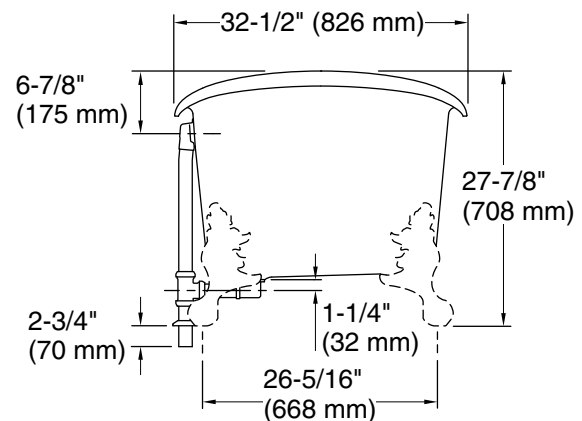

Artifacts™

66-1/4" x 32-1/2" freestanding bath
K-21000-B

Features

- Freestanding design creates a striking focal point in your bathing area
- Integral lumbar support on both ends
- Safeguard® slip-resistant surface provides excellent traction underfoot
- Coordinates with Artifacts faucets and accessories

	96	Biscuit
---	----	---------

Technical Information

All product dimensions are nominal.

Drain location:	Center
Basin area, bottom:	48-15/16" x 24-3/4" (1243 mm x 629 mm)
Basin area, top:	58-11/16" x 27-13/16" (1491 mm x 706 mm)
Weight:	389.5 lbs (176.7 kg)
Minimum floor load:	90 lbs/ft ² (439.4 kg/m ²)
Water depth:	14-3/8" (366 mm)
Water capacity:	69 gal (261.2 L)
Template:	Footprint, 1344921-7, required, not included

Notes

Measure your actual product for rough-in details.

Install this product according to the installation instructions.

The hot water supply should be 70% of the capacity of the bath or greater. Installations will vary.