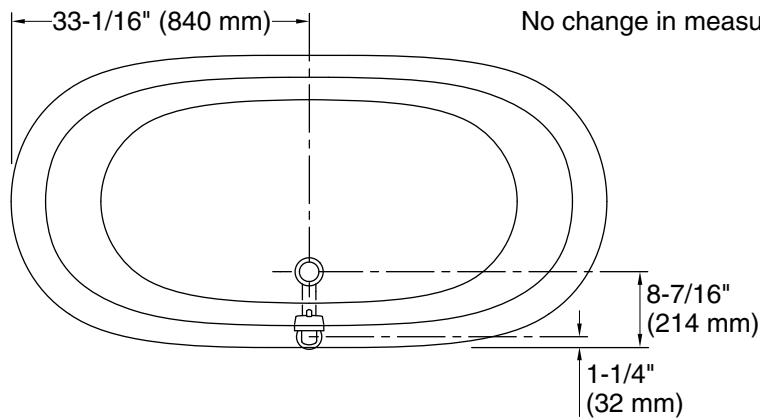

	96	Biscuit
---	----	---------

Technical Information

All product dimensions are nominal.

Drain location:	Center
Basin area, bottom:	48-15/16" x 24-3/4" (1243 mm x 629 mm)
Basin area, top:	58-11/16" x 27-13/16" (1491 mm x 706 mm)
Weight:	389.5 lbs (176.7 kg)
Minimum floor load:	90 lbs/ft ² (439.4 kg/m ²)
Water depth:	14-3/8" (366 mm)
Water capacity:	69 gal (261.2 L)
Template:	Footprint, 1344921-7, required, not included