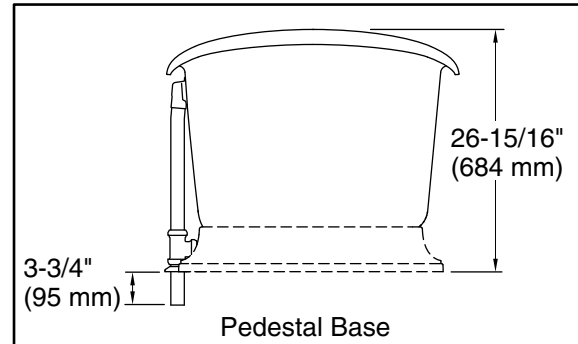

	96	Biscuit
---	----	---------

Technical Information

All product dimensions are nominal.

Drain location:	Center
Basin area, bottom:	48-15/16" x 24-3/4" (1243 mm x 629 mm)
Basin area, top:	58-11/16" x 27-13/16" (1491 mm x 706 mm)
Weight:	389.5 lbs (176.7 kg)
Minimum floor load:	90 lbs/ft ² (439.4 kg/m ²)
Water depth:	14-3/8" (366 mm)
Water capacity:	69 gal (261.2 L)
Template:	Footprint, 1344921-7, required, not included