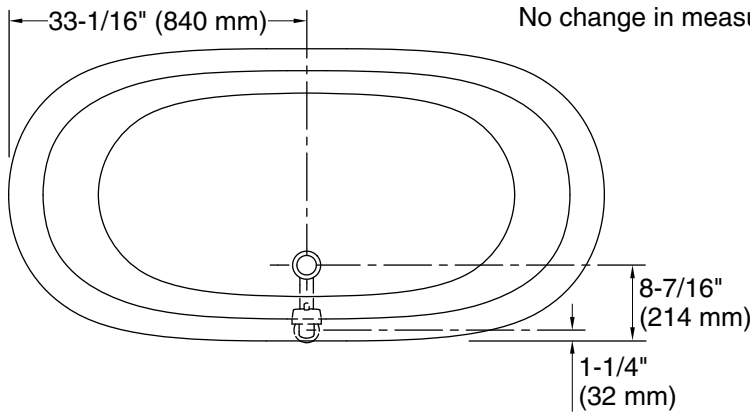

No change in measurements if connected with drain illustrated. (K-7159)