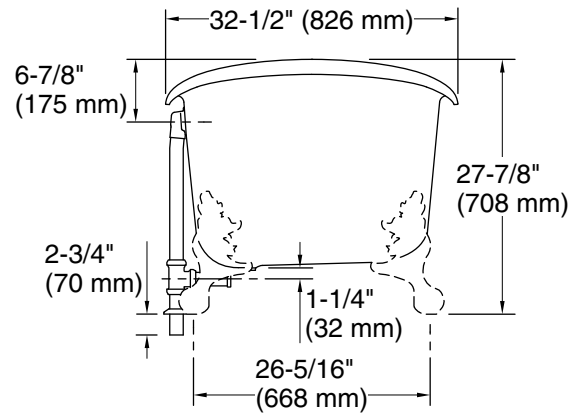

ASTM F462

IAPMO Certification

**KOHLER® Enameled Cast Iron Bath
and Shower Base Lifetime Limited
Warranty**

See website for detailed warranty information.

No change in measurements if connected with drain illustrated. (K-7159)

Technical Information

All product dimensions are nominal.

Drain location:	Center
Basin area, bottom:	48-15/16" x 24-3/4" (1243 mm x 629 mm)
Basin area, top:	58-11/16" x 27-13/16" (1491 mm x 706 mm)
Weight:	396.2 lbs (179.7 kg)
Minimum floor load:	90 lbs/ft ² (439.4 kg/m ²)
Water depth:	14-3/8" (366 mm)
Water capacity:	90 gal (340.7 L)
Template:	1344921-7, not required, not included

Notes

Measure your actual product for rough-in details.

Install this product according to the installation instructions.

The hot water supply should be 70% of the capacity of the bath or greater. Installations will vary.