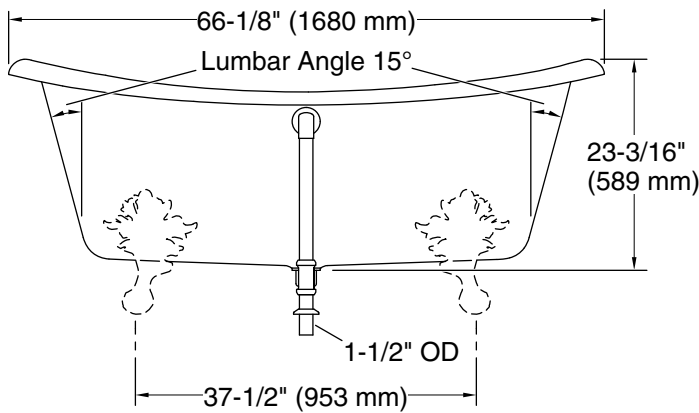

Technical Information

All product dimensions are nominal.

Drain location:	Center
Basin area, bottom:	48-15/16" x 24-3/4" (1243 mm x 629 mm)
Basin area, top:	58-11/16" x 27-13/16" (1491 mm x 706 mm)
Weight:	396.2 lbs (179.7 kg)
Minimum floor load:	90 lbs/ft ² (439.4 kg/m ²)
Water depth:	14-3/8" (366 mm)
Water capacity:	90 gal (340.7 L)
Template:	1344921-7, not required, not included