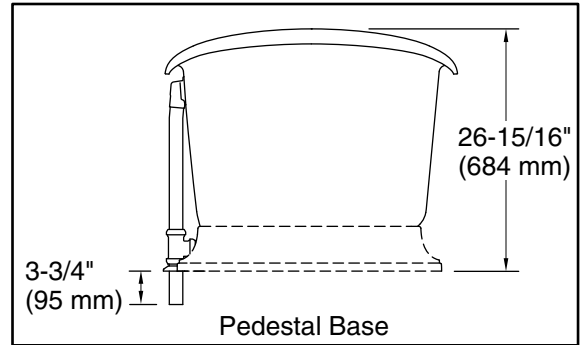

Technical Information

All product dimensions are nominal.

Drain location:	Center
Basin area, bottom:	48-15/16" x 24-3/4" (1243 mm x 629 mm)
Basin area, top:	58-11/16" x 27-13/16" (1491 mm x 706 mm)
Weight:	396.2 lbs (179.7 kg)
Minimum floor load:	90 lbs/ft ² (439.4 kg/m ²)
Water depth:	14-3/8" (366 mm)
Water capacity:	90 gal (340.7 L)
Template:	1344921-7, not required, not included