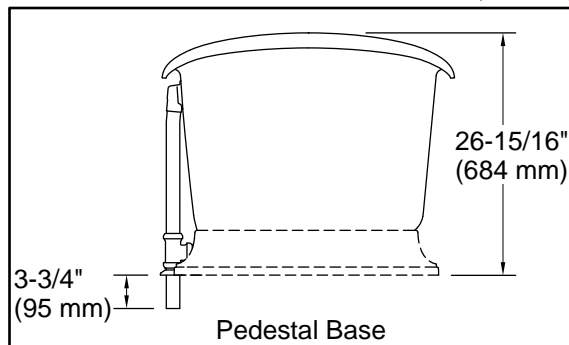

Technical Information

All product dimensions are nominal.

Drain location:	Center
Basin area, bottom:	48-15/16" x 24-3/4" (1243 mm x 629 mm)
Basin area, top:	58-11/16" x 27-13/16" (1490 mm x 706 mm)
Weight:	396.2 lbs (179.7 kg)
Minimum floor load:	90 lbs/ft² (439.4 kg/m²)
Water depth:	14-3/8" (366 mm)
Water capacity:	90 gal (340.7 L)
Template:	Footprint, 1344921-7, required, not included

Notes

Measure your actual product for rough-in details.

Install this product according to the installation instructions.

The hot water supply should be 70% of the capacity of the bath or greater. Installations will vary.