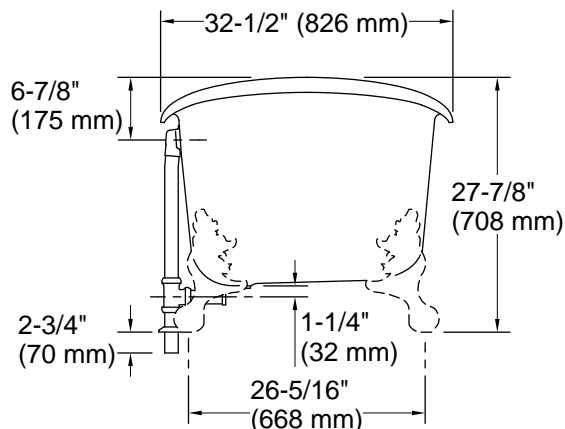

Artifacts™

66-1/8" x 32-1/2" freestanding bath
K-21000-P5D

Features

- Freestanding design creates a striking focal point in your bathing area
- Integral lumbar support on both ends
- Safeguard® slip-resistant surface provides excellent traction underfoot
- Coordinates with Artifacts faucets and accessories

KOHLER® Enameled Cast Iron Bath and Shower Base Lifetime Limited Warranty

See website for detailed warranty information.

No change in measurements if connected with drain illustrated. (K-7159)

Technical Information

All product dimensions are nominal.

Drain location:	Center
Basin area, bottom:	48-15/16" x 24-3/4" (1243 mm x 629 mm)
Basin area, top:	58-11/16" x 27-13/16" (1490 mm x 706 mm)
Weight:	396.2 lbs (179.7 kg)
Minimum floor load:	90 lbs/ft ² (439.4 kg/m ²)
Water depth:	14-3/8" (366 mm)
Water capacity:	90 gal (340.7 L)
Template:	Footprint, 1344921-7, required, not included

Notes

Measure your actual product for rough-in details.

Install this product according to the installation instructions.

The hot water supply should be 70% of the capacity of the bath or greater. Installations will vary.