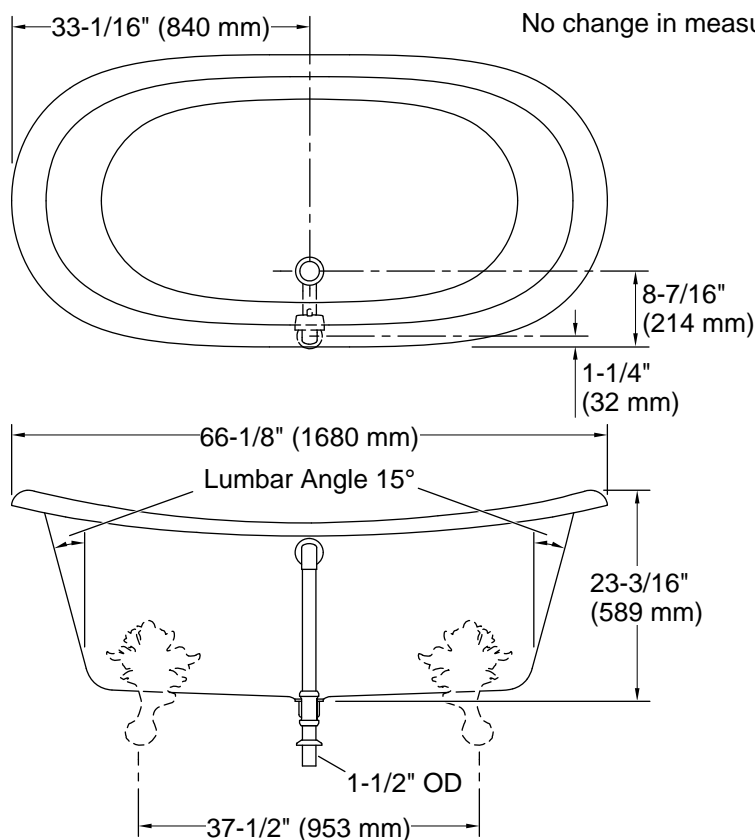

Artifacts™

66-1/8" x 32-1/2" freestanding bath
K-21000-P5D

Features

- Freestanding design creates a striking focal point in your bathing area
- Integral lumbar support on both ends
- Safeguard® slip-resistant surface provides excellent traction underfoot
- Coordinates with Artifacts faucets and accessories

KOHLER® Enameled Cast Iron Bath and Shower Base Lifetime Limited Warranty

See website for detailed warranty information.

No change in measurements if connected with drain illustrated. (K-7159)

Technical Information

All product dimensions are nominal.

Drain location:	Center
Basin area, bottom:	48-15/16" x 24-3/4" (1243 mm x 629 mm)
Basin area, top:	58-11/16" x 27-13/16" (1490 mm x 706 mm)
Weight:	396.2 lbs (179.7 kg)
Minimum floor load:	90 lbs/ft ² (439.4 kg/m ²)
Water depth:	14-3/8" (366 mm)
Water capacity:	90 gal (340.7 L)
Template:	Footprint, 1344921-7, required, not included

Notes

Measure your actual product for rough-in details.

Install this product according to the installation instructions.

The hot water supply should be 70% of the capacity of the bath or greater. Installations will vary.