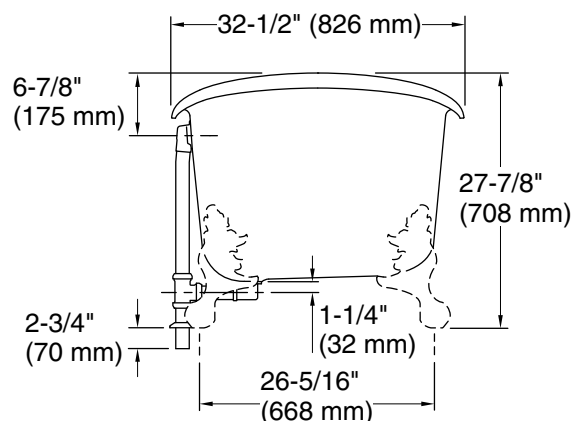

7-8-2024 21:36 - US

THE BOLD LOOK
OF **KOHLER**®

Technical Information

All product dimensions are nominal.

Drain location:	Center
Basin area, bottom:	48-15/16" x 24-3/4" (1243 mm x 629 mm)
Basin area, top:	58-11/16" x 27-13/16" (1491 mm x 706 mm)
Weight:	396.2 lbs (179.7 kg)
Minimum floor load:	90 lbs/ft ² (439.4 kg/m ²)
Water depth:	14-3/8" (366 mm)
Water capacity:	69 gal (261.2 L)
Template:	1344921-7, not required, included