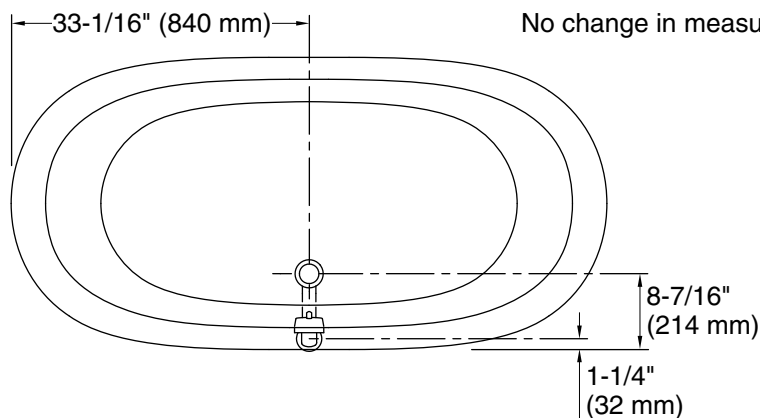

7-8-2024 21:36 - US

THE BOLD LOOK
OF **KOHLER**®

Technical Information

All product dimensions are nominal.

Drain location:	Center
Basin area, bottom:	48-15/16" x 24-3/4" (1243 mm x 629 mm)
Basin area, top:	58-11/16" x 27-13/16" (1491 mm x 706 mm)
Weight:	396.2 lbs (179.7 kg)
Minimum floor load:	90 lbs/ft ² (439.4 kg/m ²)
Water depth:	14-3/8" (366 mm)
Water capacity:	69 gal (261.2 L)
Template:	1344921-7, not required, included