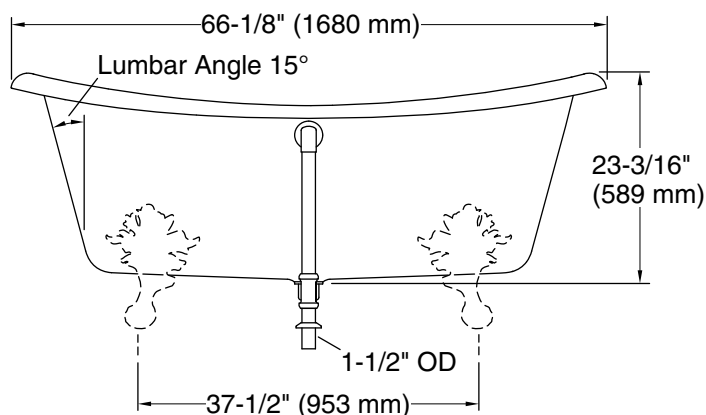

Artifacts™

66-1/4" x 32-1/2" freestanding bath
K-21000-P5

Features

- Freestanding design creates a striking focal point in your bathing area
- Integral lumbar support on both ends
- Safeguard® slip-resistant surface provides excellent traction underfoot
- Coordinates with Artifacts faucets and accessories

7-8-2024 21:36 - US

THE BOLD LOOK
OF **KOHLER**®

Technical Information

All product dimensions are nominal.

Drain location:	Center
Basin area, bottom:	48-15/16" x 24-3/4" (1243 mm x 629 mm)
Basin area, top:	58-11/16" x 27-13/16" (1491 mm x 706 mm)
Weight:	396.2 lbs (179.7 kg)
Minimum floor load:	90 lbs/ft ² (439.4 kg/m ²)
Water depth:	14-3/8" (366 mm)
Water capacity:	69 gal (261.2 L)
Template:	1344921-7, not required, included