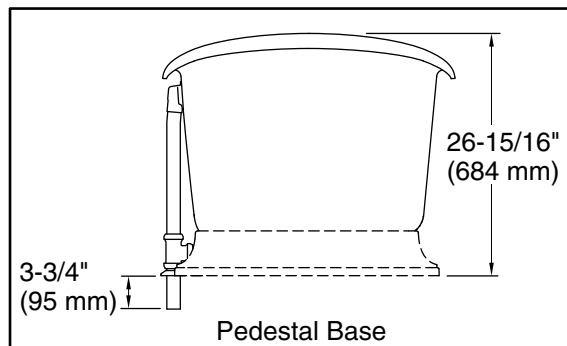

7-8-2024 21:36 - US

THE BOLD LOOK
OF **KOHLER**®

Technical Information

All product dimensions are nominal.

Drain location:	Center
Basin area, bottom:	48-15/16" x 24-3/4" (1243 mm x 629 mm)
Basin area, top:	58-11/16" x 27-13/16" (1491 mm x 706 mm)
Weight:	396.2 lbs (179.7 kg)
Minimum floor load:	90 lbs/ft ² (439.4 kg/m ²)
Water depth:	14-3/8" (366 mm)
Water capacity:	69 gal (261.2 L)
Template:	1344921-7, not required, included