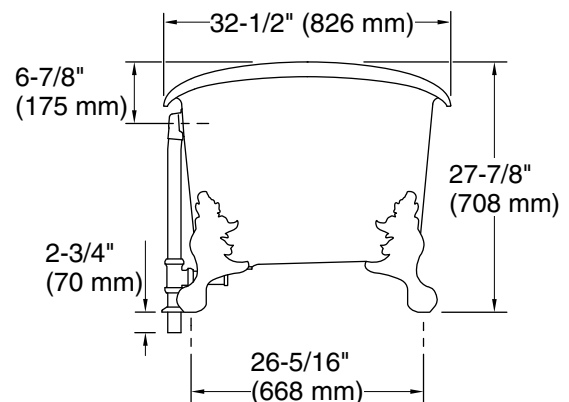

### Technical Information

All product dimensions are nominal.

Drain location:	Center
Basin area, bottom:	48-15/16" x 24-3/4" (1243 mm x 629 mm)
Basin area, top:	58-11/16" x 27-13/16" (1491 mm x 706 mm)
Weight:	396.2 lbs (179.7 kg)
Minimum floor load:	90 lbs/ft <sup>2</sup> (439.4 kg/m <sup>2</sup> )
Water depth:	14-3/8" (366 mm)
Water capacity:	69 gal (261.2 L)
Template:	1344921-7, not required, not included