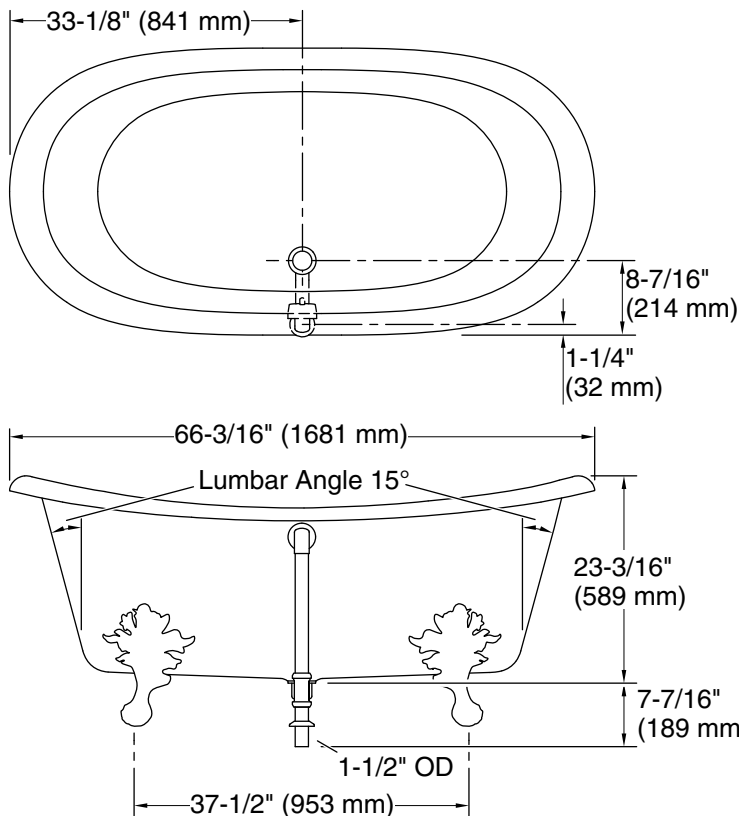

### Technical Information

All product dimensions are nominal.

Drain location:	Center
Basin area, bottom:	48-15/16" x 24-3/4" (1243 mm x 629 mm)
Basin area, top:	58-11/16" x 27-13/16" (1491 mm x 706 mm)
Weight:	396.2 lbs (179.7 kg)
Minimum floor load:	90 lbs/ft <sup>2</sup> (439.4 kg/m <sup>2</sup> )
Water depth:	14-3/8" (366 mm)
Water capacity:	69 gal (261.2 L)
Template:	1344921-7, not required, not included