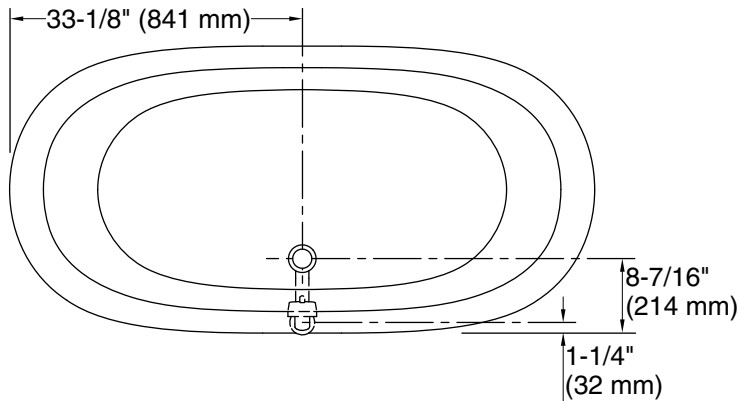

For the most current Specification Sheet, go to www.kohler.com USA or www.kohler.ca Canada

7-9-2024 20:55 - US

THE BOLD LOOK
OF **KOHLER**®

Technical Information

All product dimensions are nominal.

Drain location:	Center
Basin area, bottom:	48-15/16" x 24-3/4" (1243 mm x 629 mm)
Basin area, top:	58-11/16" x 27-13/16" (1491 mm x 706 mm)
Weight:	396.2 lbs (179.7 kg)
Minimum floor load:	90 lbs/ft ² (439.4 kg/m ²)
Water depth:	14-3/8" (366 mm)
Water capacity:	69 gal (261.2 L)
Template:	1344921-7, not required, not included