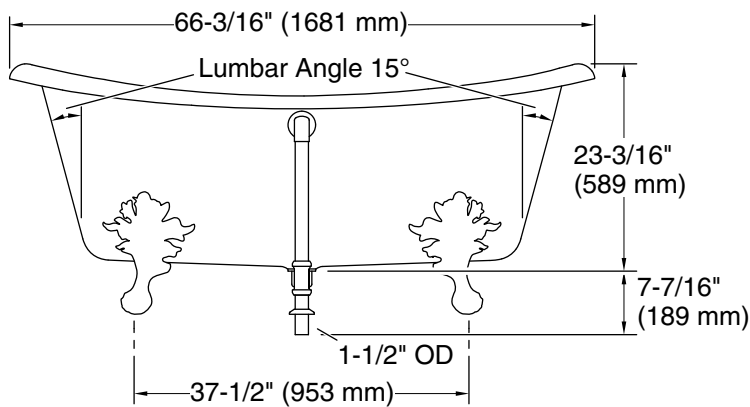

For the most current Specification Sheet, go to www.kohler.com USA or www.kohler.ca Canada

7-9-2024 20:55 - US

THE BOLD LOOK
OF **KOHLER**®

Technical Information

All product dimensions are nominal.

Drain location:	Center
Basin area, bottom:	48-15/16" x 24-3/4" (1243 mm x 629 mm)
Basin area, top:	58-11/16" x 27-13/16" (1491 mm x 706 mm)
Weight:	396.2 lbs (179.7 kg)
Minimum floor load:	90 lbs/ft ² (439.4 kg/m ²)
Water depth:	14-3/8" (366 mm)
Water capacity:	69 gal (261.2 L)
Template:	1344921-7, not required, not included