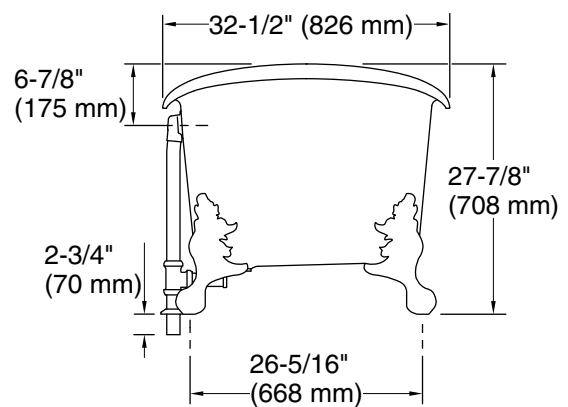

Artifacts™

66-1/8" x 32-1/2" freestanding bath
K-21000-PFG

Features

- Freestanding design creates a striking focal point in your bathing area
- Integral lumbar support on both ends
- Safeguard® slip-resistant surface provides excellent traction underfoot
- Painted exterior in Fresh Green
- Coordinates with other products in the Artifacts collection

For the most current Specification Sheet, go to www.kohler.com USA or www.kohler.ca Canada

7-9-2024 20:55 - US

THE BOLD LOOK
OF **KOHLER**®

Technical Information

All product dimensions are nominal.

Drain location:	Center
Basin area, bottom:	48-15/16" x 24-3/4" (1243 mm x 629 mm)
Basin area, top:	58-11/16" x 27-13/16" (1491 mm x 706 mm)
Weight:	396.2 lbs (179.7 kg)
Minimum floor load:	90 lbs/ft ² (439.4 kg/m ²)
Water depth:	14-3/8" (366 mm)
Water capacity:	69 gal (261.2 L)
Template:	1344921-7, not required, not included

Notes

Measure your actual product for rough-in details.

Install this product according to the installation instructions.

The hot water supply should be 70% of the capacity of the bath or greater. Installations will vary.