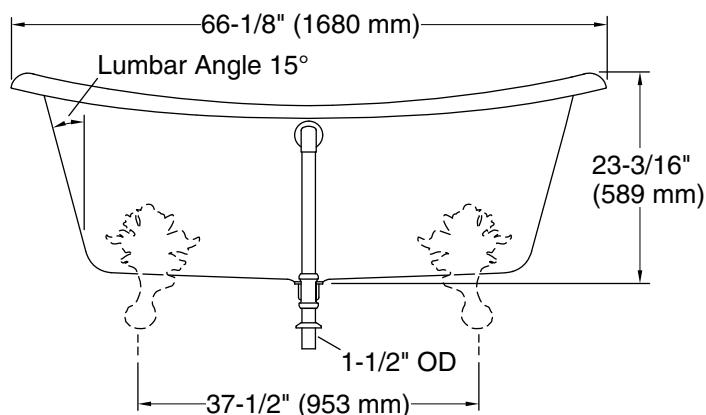

#### Technical Information

All product dimensions are nominal.

Drain location:	Center
Basin area, bottom:	48-15/16" x 24-3/4" (1243 mm x 629 mm)
Basin area, top:	58-11/16" x 27-13/16" (1491 mm x 706 mm)
Weight:	396.2 lbs (179.7 kg)
Minimum floor load:	90 lbs/ft <sup>2</sup> (439.4 kg/m <sup>2</sup> )
Water depth:	14-3/8" (366 mm)
Water capacity:	69 gal (261.2 L)
Template:	1344921-7, not required, included