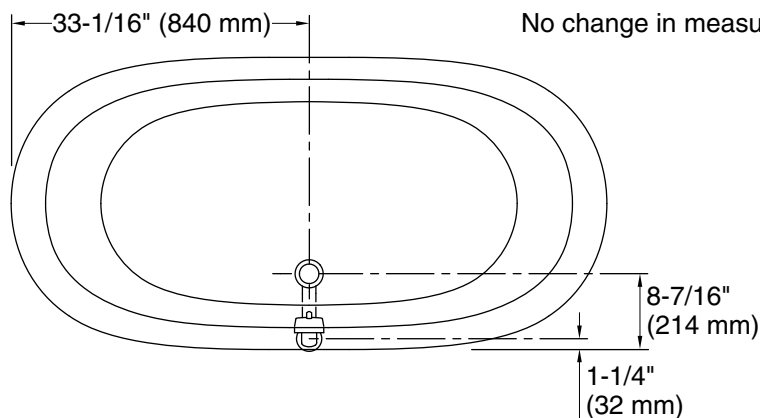

#### Technical Information

All product dimensions are nominal.

Drain location:	Center
Basin area, bottom:	48-15/16" x 24-3/4" (1243 mm x 629 mm)
Basin area, top:	58-11/16" x 27-13/16" (1491 mm x 706 mm)
Weight:	396.2 lbs (179.7 kg)
Minimum floor load:	90 lbs/ft <sup>2</sup> (439.4 kg/m <sup>2</sup> )
Water depth:	14-3/8" (366 mm)
Water capacity:	69 gal (261.2 L)
Template:	1344921-7, not required, included