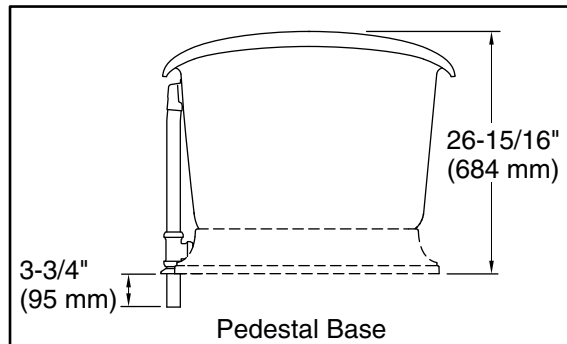

#### Technical Information

All product dimensions are nominal.

Drain location:	Center
Basin area, bottom:	48-15/16" x 24-3/4" (1243 mm x 629 mm)
Basin area, top:	58-11/16" x 27-13/16" (1491 mm x 706 mm)
Weight:	396.2 lbs (179.7 kg)
Minimum floor load:	90 lbs/ft <sup>2</sup> (439.4 kg/m <sup>2</sup> )
Water depth:	14-3/8" (366 mm)
Water capacity:	69 gal (261.2 L)
Template:	1344921-7, not required, included