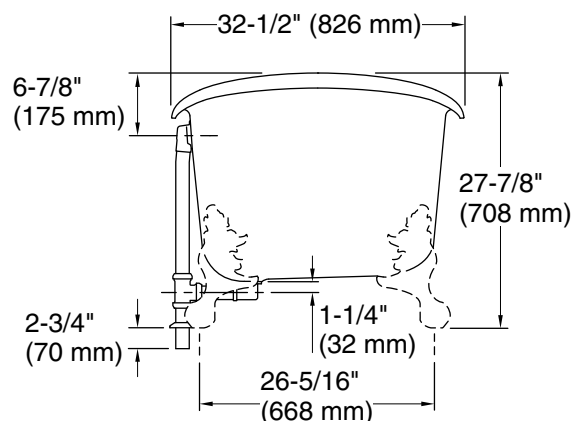

#### Technical Information

All product dimensions are nominal.

Drain location:	Center
Basin area, bottom:	48-15/16" x 24-3/4" (1243 mm x 629 mm)
Basin area, top:	58-11/16" x 27-13/16" (1491 mm x 706 mm)
Weight:	396.2 lbs (179.7 kg)
Minimum floor load:	90 lbs/ft <sup>2</sup> (439.4 kg/m <sup>2</sup> )
Water depth:	14-3/8" (366 mm)
Water capacity:	69 gal (261.2 L)
Template:	1344921-7, not required, included