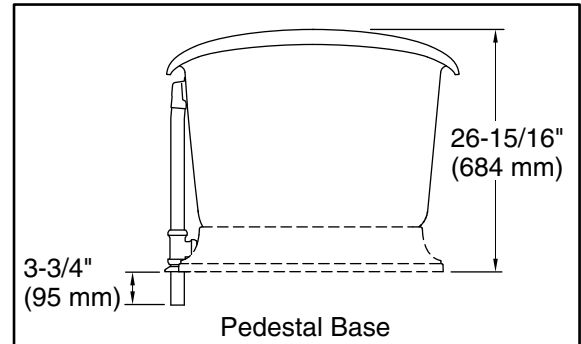

#### Technical Information

All product dimensions are nominal.

Drain location:	Center
Basin area, bottom:	48-15/16" x 24-3/4" (1243 mm x 629 mm)
Basin area, top:	58-11/16" x 27-13/16" (1491 mm x 706 mm)
Weight:	396.2 lbs (179.7 kg)
Minimum floor load:	90 lbs/ft <sup>2</sup> (439.4 kg/m <sup>2</sup> )
Water depth:	14-3/8" (366 mm)
Water capacity:	90 gal (340.7 L)
Template:	1344921-7, not required, included