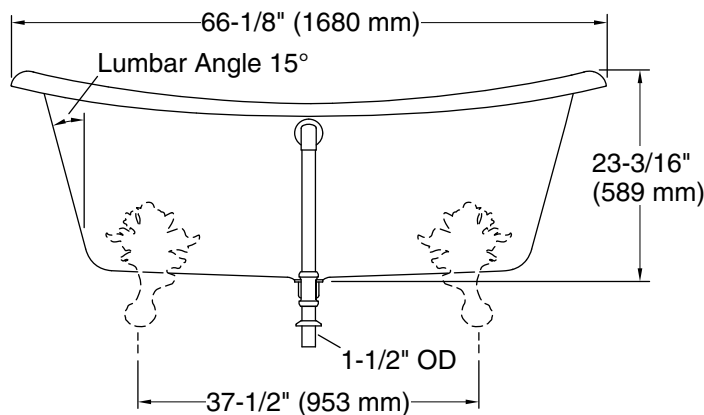

#### Technical Information

All product dimensions are nominal.

Drain location:	Center
Basin area, bottom:	48-15/16" x 24-3/4" (1243 mm x 629 mm)
Basin area, top:	58-11/16" x 27-13/16" (1491 mm x 706 mm)
Weight:	396.2 lbs (179.7 kg)
Minimum floor load:	90 lbs/ft <sup>2</sup> (439.4 kg/m <sup>2</sup> )
Water depth:	14-3/8" (366 mm)
Water capacity:	90 gal (340.7 L)
Template:	1344921-7, not required, included