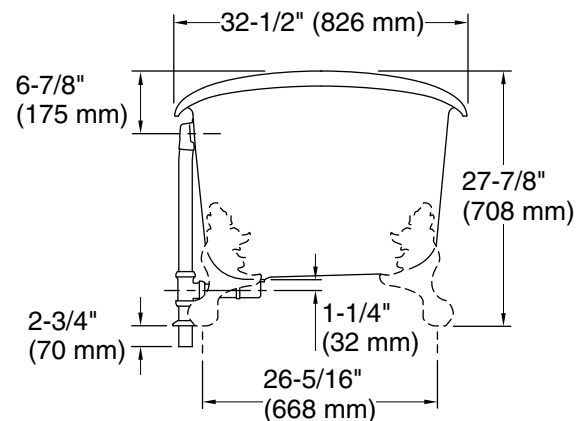

#### Technical Information

All product dimensions are nominal.

Drain location:	Center
Basin area, bottom:	48-15/16" x 24-3/4" (1243 mm x 629 mm)
Basin area, top:	58-11/16" x 27-13/16" (1491 mm x 706 mm)
Weight:	396.2 lbs (179.7 kg)
Minimum floor load:	90 lbs/ft <sup>2</sup> (439.4 kg/m <sup>2</sup> )
Water depth:	14-3/8" (366 mm)
Water capacity:	90 gal (340.7 L)
Template:	1344921-7, not required, included