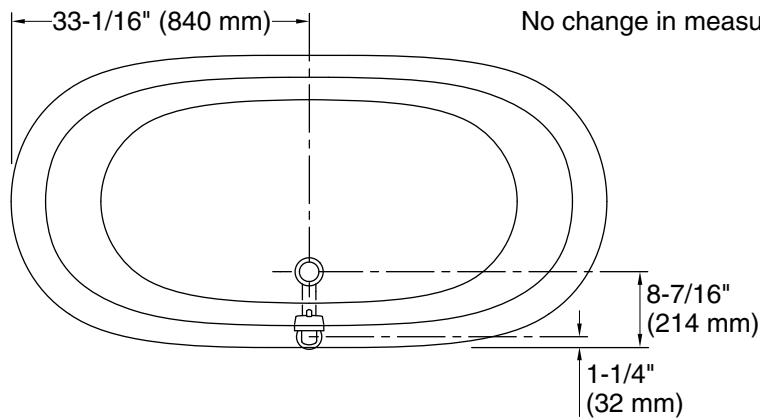

#### Technical Information

All product dimensions are nominal.

Drain location:	Center
Basin area, bottom:	48-15/16" x 24-3/4" (1243 mm x 629 mm)
Basin area, top:	58-11/16" x 27-13/16" (1491 mm x 706 mm)
Weight:	396.2 lbs (179.7 kg)
Minimum floor load:	90 lbs/ft <sup>2</sup> (439.4 kg/m <sup>2</sup> )
Water depth:	14-3/8" (366 mm)
Water capacity:	90 gal (340.7 L)
Template:	1344921-7, not required, included