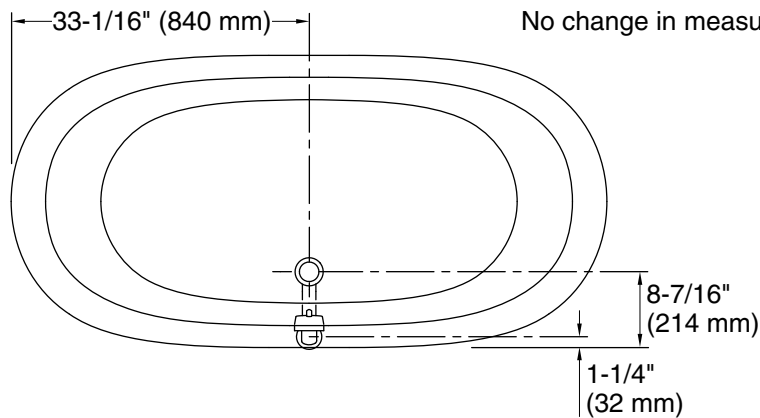

#### Technical Information

All product dimensions are nominal.

Drain location:	Center
Basin area, bottom:	48-15/16" x 24-3/4" (1243 mm x 629 mm)
Basin area, top:	58-11/16" x 27-13/16" (1491 mm x 706 mm)
Weight:	396.2 lbs (179.7 kg)
Minimum floor load:	90 lbs/ft <sup>2</sup> (439.4 kg/m <sup>2</sup> )
Water depth:	14-3/8" (366 mm)
Water capacity:	69 gal (261.2 L)
Template:	Footprint, 1344921-7, required, not included