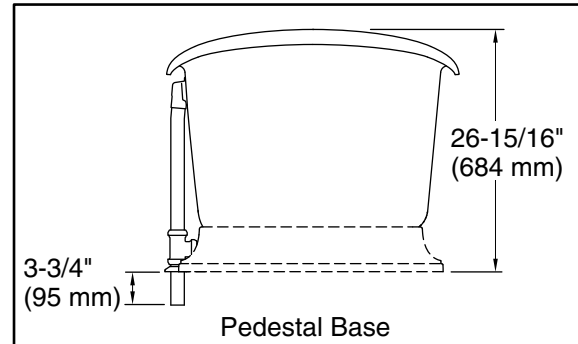

#### Technical Information

All product dimensions are nominal.

Drain location:	Center
Basin area, bottom:	48-15/16" x 24-3/4" (1243 mm x 629 mm)
Basin area, top:	58-11/16" x 27-13/16" (1491 mm x 706 mm)
Weight:	396.2 lbs (179.7 kg)
Minimum floor load:	90 lbs/ft <sup>2</sup> (439.4 kg/m <sup>2</sup> )
Water depth:	14-3/8" (366 mm)
Water capacity:	69 gal (261.2 L)
Template:	Footprint, 1344921-7, required, not included