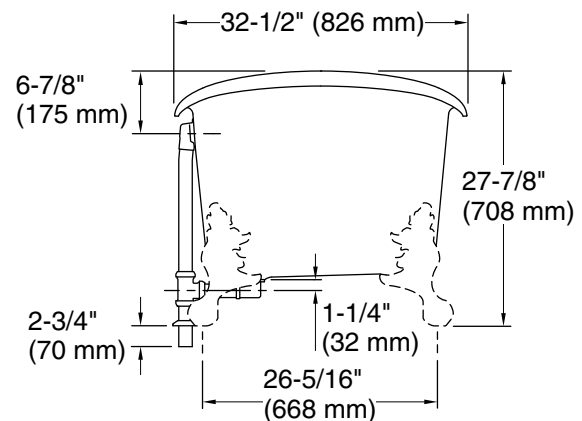

#### Technical Information

All product dimensions are nominal.

Drain location:	Center
Basin area, bottom:	48-15/16" x 24-3/4" (1243 mm x 629 mm)
Basin area, top:	58-11/16" x 27-13/16" (1491 mm x 706 mm)
Weight:	396.2 lbs (179.7 kg)
Minimum floor load:	90 lbs/ft <sup>2</sup> (439.4 kg/m <sup>2</sup> )
Water depth:	14-3/8" (366 mm)
Water capacity:	69 gal (261.2 L)
Template:	Footprint, 1344921-7, required, not included