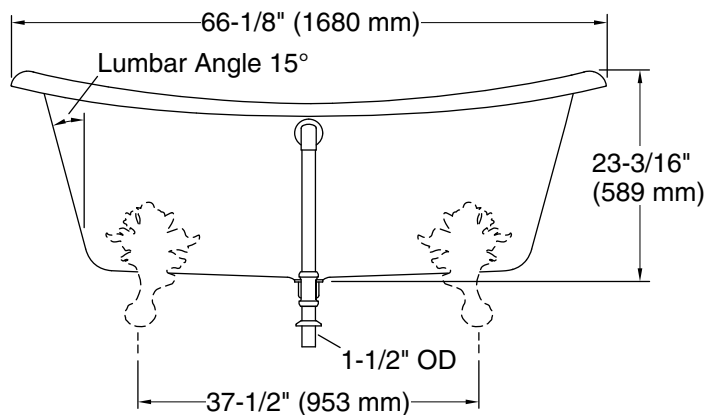

#### Technical Information

All product dimensions are nominal.

Drain location:	Center
Basin area, bottom:	48-15/16" x 24-3/4" (1243 mm x 629 mm)
Basin area, top:	58-11/16" x 27-13/16" (1491 mm x 706 mm)
Weight:	396.2 lbs (179.7 kg)
Minimum floor load:	90 lbs/ft <sup>2</sup> (439.4 kg/m <sup>2</sup> )
Water depth:	14-3/8" (366 mm)
Water capacity:	69 gal (261.2 L)
Template:	Footprint, 1344921-7, required, not included