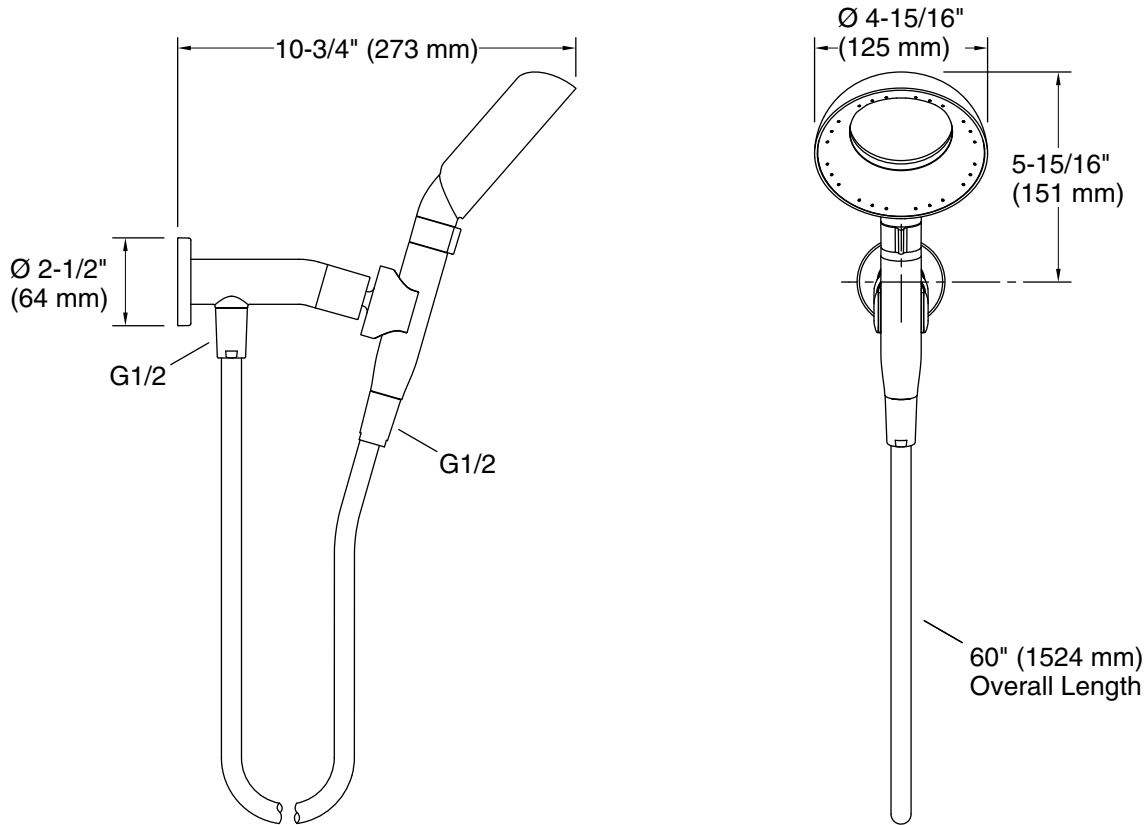

### Features

- Wide coverage spray produces an encompassing spray for everyday use
- 1.5 gpm (5.7 lpm) maximum flow rate handshower allows you to save water without sacrificing performance or coverage
- Variable-flow lever lets you adjust from 1.5 gpm (5.7 lpm) down to 0.5 gpm (1.9 lpm) water pause for greater conservation during your shower routine
- Sprayface resists hard water buildup and is easy to clean
- Magnetic docking connection allows for handshower height adjustment of 2" (51 mm) and spray angle tilt of 24-58°
- This product can help a building earn Water Efficiency points in LEED® Green Building Rating System

### Installation

- Wall-mount
- For use in shower-only installations

### Included Components

K-20998 Single-function handshower, 1.5 gpm  
K-21049 60" shower hose  
K-21051 Wall-mount handshower holder and supply elbow

### Technical Information

All product dimensions are nominal.

Drain included: No