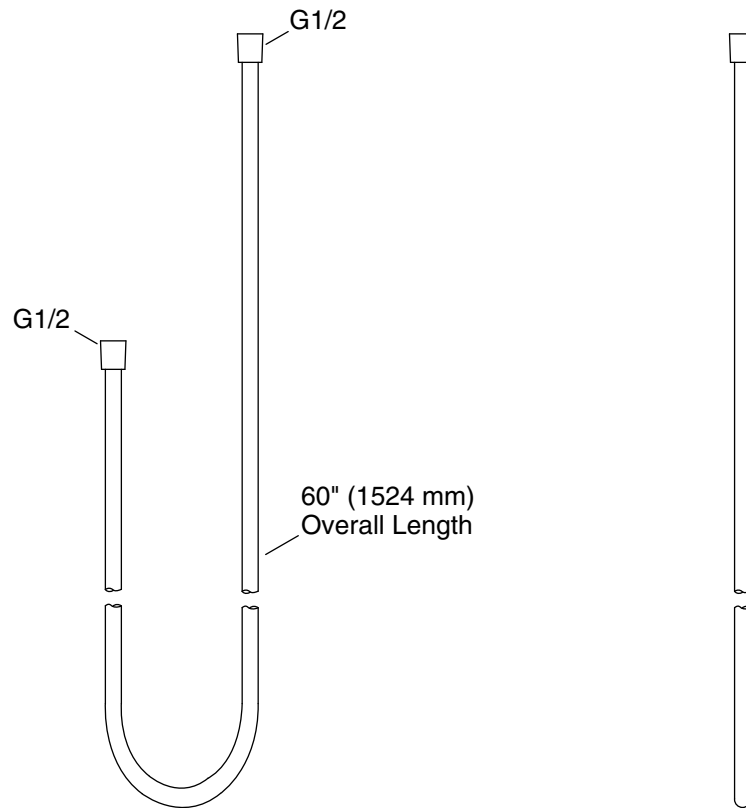

Features

- 60" (1524 mm) hose length
- Swivel base helps reach target areas
- For use with a handshower (sold separately)
- Hose fittings in contrasting finish

Material

- Hose is a durable, flexible polymer blend with soft-touch finish for a hassle-free drape
- KOHLER finishes resist corrosion and tarnishing

Color	Code	Description
	CP	Polished Chrome

Technical Information

All product dimensions are nominal.

Spout:

Notes

ADA, OBC compliant when installed to the specific requirements of these regulations.