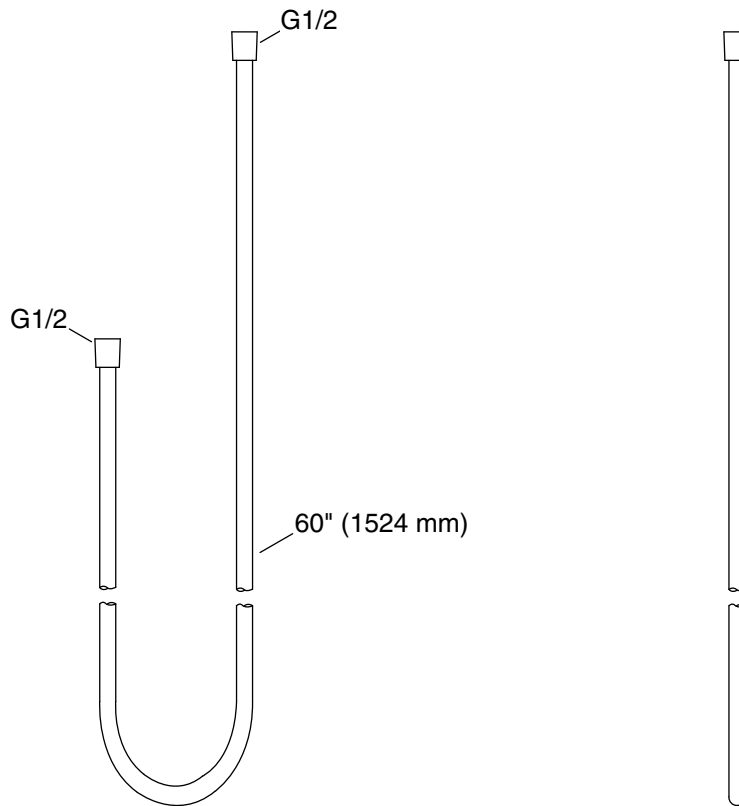

Features

- 60" (1524 mm) hose length
- Swivel base helps reach target areas
- For use with a handshower (sold separately)
- Finish-matched hose fittings

Material

- Hose is a durable, flexible polymer blend with soft-touch finish for a hassle-free drape
- Brass thread connection
- KOHLER® finishes resist corrosion and tarnishing

BN Vibrant® Brushed Nickel

BL Matte Black

Technical Information

All product dimensions are nominal.

Drain included: No

Handshower:

Rated maximum flow: 0 gal/min (0 l/min)

Notes