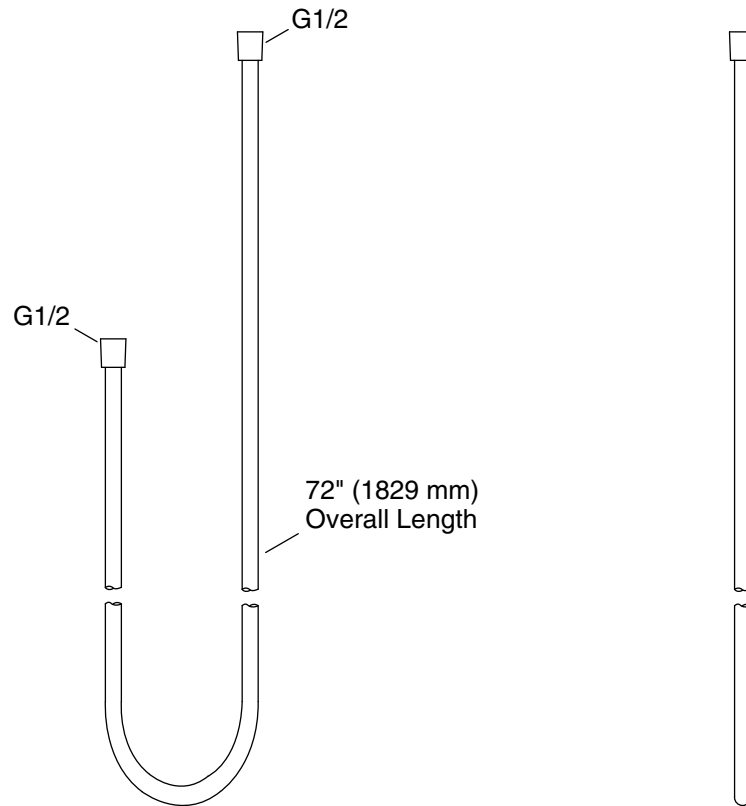

Features

- 72" (1829 mm) hose length
- Swivel base helps reach target areas
- For use with a handshower (sold separately)
- Hose fittings in contrasting finish

Material

- Hose is a durable, flexible polymer blend with soft-touch finish for a hassle-free drape
- KOHLER finishes resist corrosion and tarnishing

Color	Code	Description
	CP	Polished Chrome

Technical Information

All product dimensions are nominal.

Spout:

Notes

ADA, OBC, CSA B651 compliant when installed to the specific requirements of these regulations.