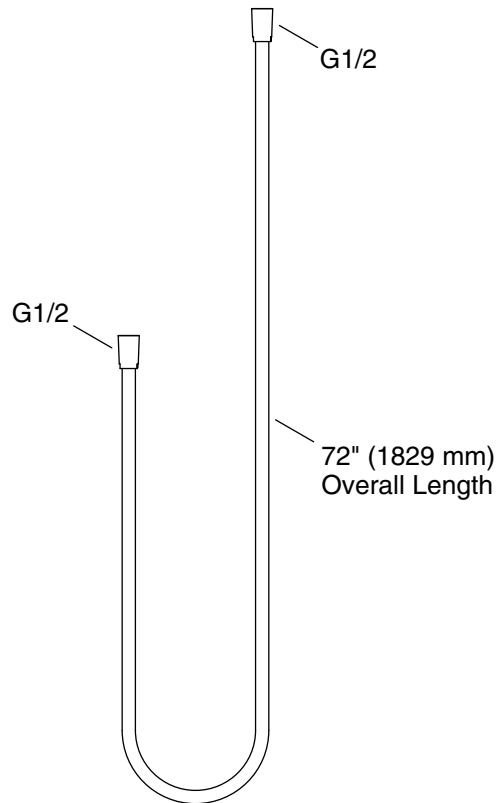

### Features

- 72" (1829 mm) hose length
- Swivel base helps reach target areas
- For use with a handshower (sold separately)
- Finish-matched hose fittings

**Technical Information**

All product dimensions are nominal.

Drain included: No

**Handshower:**

Rated maximum flow: 0 gal/min (0 l/min)

**Notes**

ADA, OBC, CSA B651 compliant when installed to the specific requirements of these regulations.