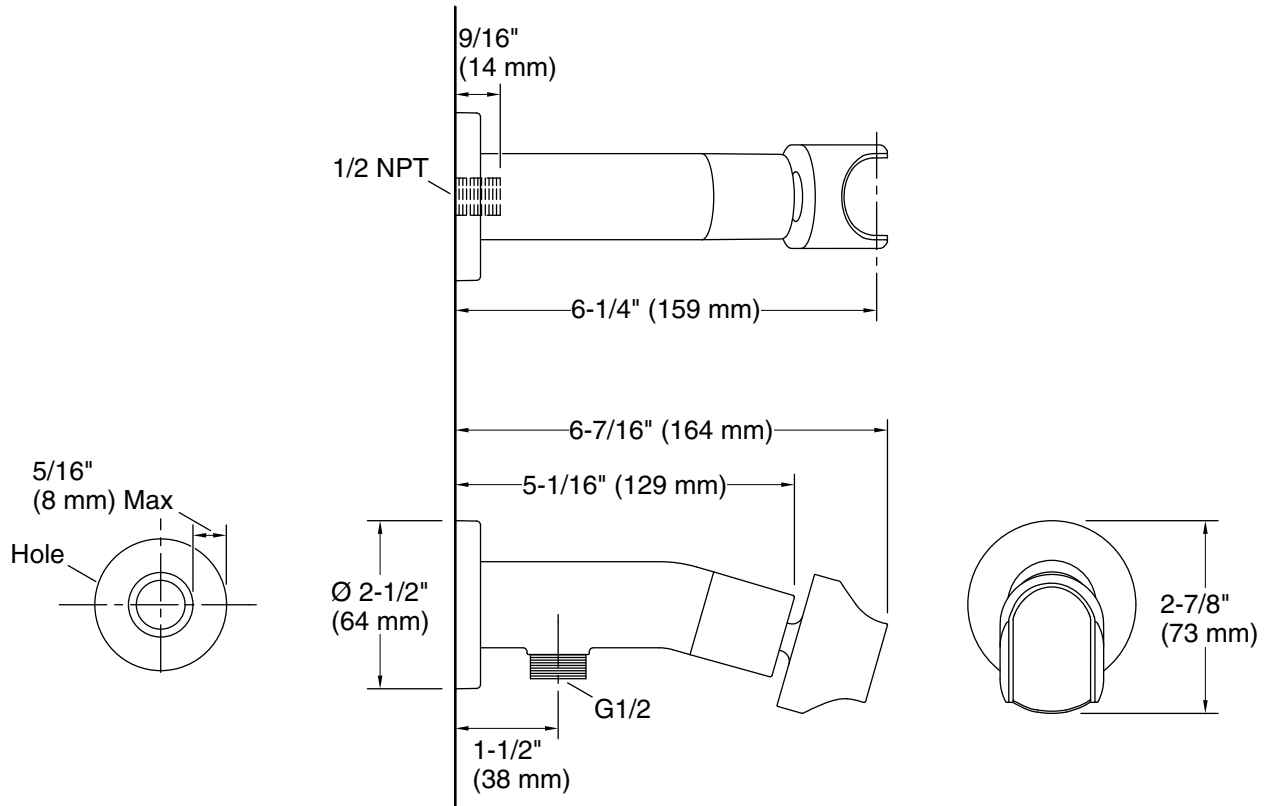

Technical Information

All product dimensions are nominal.

Handshower:

Rated maximum flow: 0 gal/min (0 l/min)

Notes

For NPT connection, nipple must extend 9/16" (14 mm) beyond finished wall.