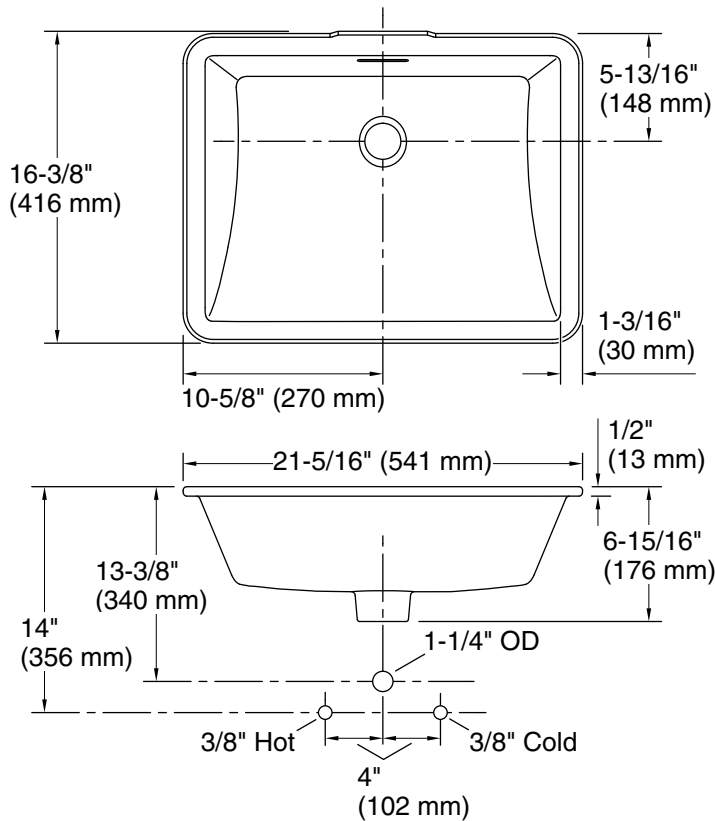

Recommended ADA Installation

Technical Information

All product dimensions are nominal.

Basin configuration:	Single Bowl
Bowl area (Basin #1):	Length: 19" (482 mm) Width: 13-7/8" (352 mm) Bowl depth: 5-1/8" (130 mm)
With overflow:	Yes
Drain hole:	1-3/4" (45 mm)
Template:	1483028-7, required, included

Notes

Install this product according to the installation instructions.

ADA, OBC, CSA B651 compliant when installed to the specific requirements of these regulations.