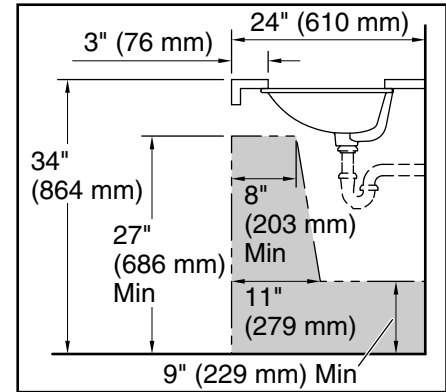

Recommended ADA Installation

Technical Information

All product dimensions are nominal.

Basin configuration:	Single Bowl
Bowl area (Basin #1):	Length: 19" (482 mm) Width: 13-7/8" (352 mm) Bowl depth: 5-1/8" (130 mm)
With overflow:	Yes
Drain hole:	1-3/4" (45 mm)
Template:	1483028-7, required, included

Notes

Install this product according to the installation instructions.

ADA, OBC, CSA B651 compliant when installed to the specific requirements of these regulations.