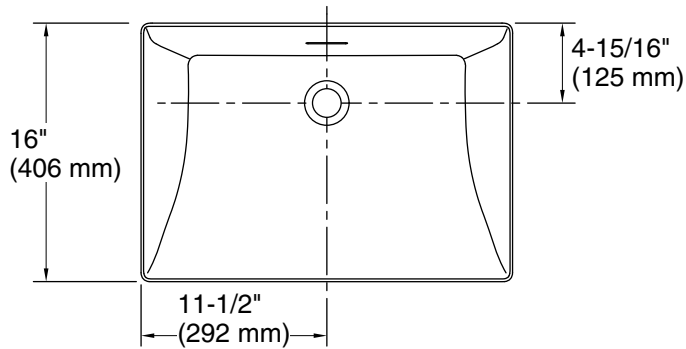

7-15-2024 21:30 - US

THE BOLD LOOK
OF **KOHLER**®

Falling Gently by ELLE

23" rectangular semi-recessed vessel bathroom sink
K-21060-AE1

Recommended ADA Installation

Technical Information

All product dimensions are nominal.