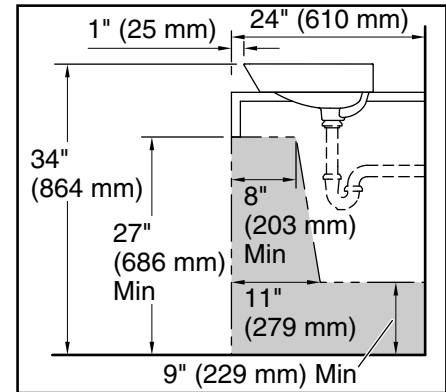

7-15-2024 21:30 - US

THE BOLD LOOK
OF **KOHLER**®

Falling Gently by ELLE

23" rectangular semi-recessed vessel bathroom sink
K-21060-AE1

Recommended ADA Installation

Technical Information

All product dimensions are nominal.

Min. base cabinet width: 27" (686 mm)

Drain hole: 1-3/4" (45 mm)

Template: 1483026-7, required, included

Notes

Install this product according to the installation instructions.

ADA, OBC, CSA B651 compliant when installed to the specific requirements of these regulations.