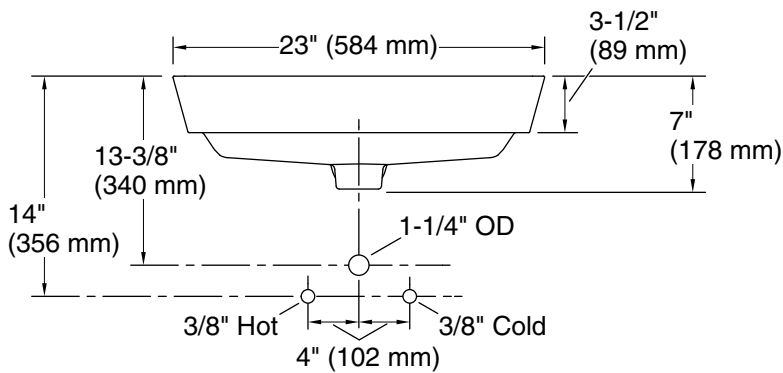

7-15-2024 21:30 - US

THE BOLD LOOK
OF **KOHLER**®

Falling Gently by ELLE

23" rectangular semi-recessed vessel bathroom sink
K-21060-AE1

Recommended ADA Installation

Technical Information

All product dimensions are nominal.