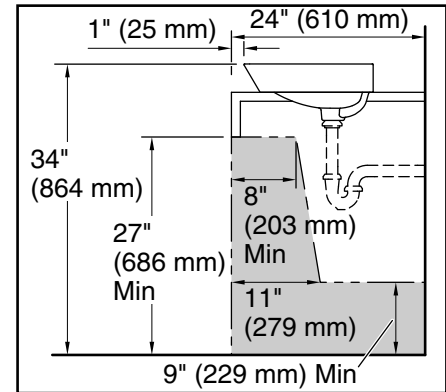

Flora Tropical by Ananda Nahú Brazn®

23" rectangular semi-recessed vessel bathroom sink
K-21060-AE2

Recommended ADA Installation