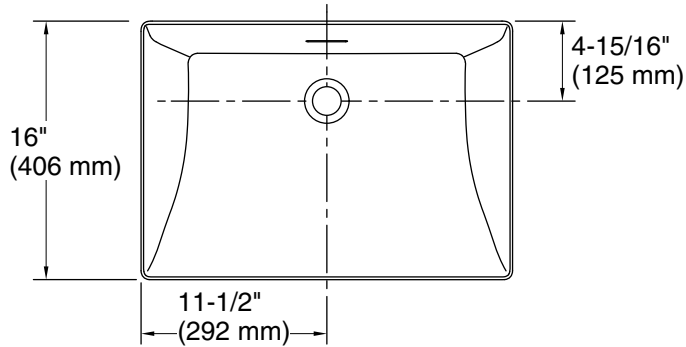

Flora Tropical by Ananda Nahú Brazn®

23" rectangular semi-recessed vessel bathroom sink
K-21060-AE2

Recommended ADA Installation