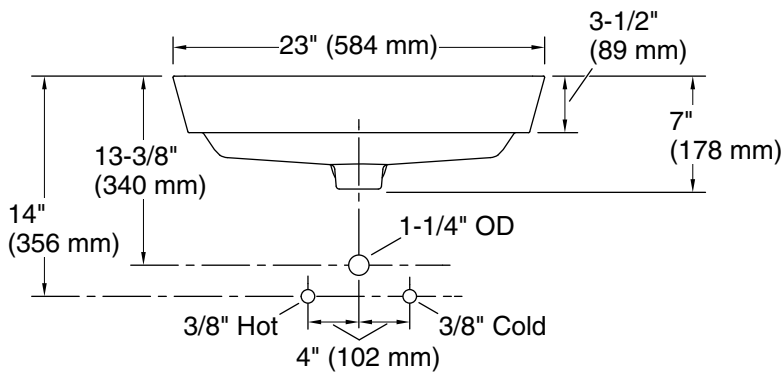

7-15-2024 21:23 - US

THE BOLD LOOK
OF **KOHLER**®

Flora Tropical by Ananda Nahú Brazn®

23" rectangular semi-recessed vessel bathroom sink
K-21060-AE2

Recommended ADA Installation

Technical Information

All product dimensions are nominal.