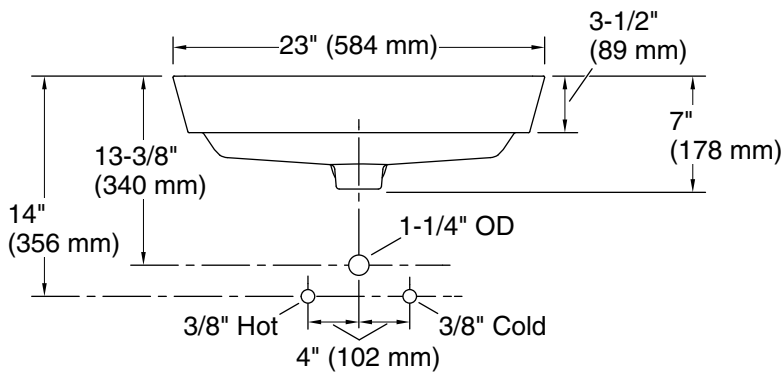

10-2-2024 23:24 - US/CA

THE BOLD LOOK
OF **KOHLER**®

Aranya by Pushpa Kumari Brazn®

23" rectangular semi-recessed vessel bathroom sink
K-21060-AE3

Recommended ADA Installation

Technical Information

All product dimensions are nominal.

Bowl configuration: Single Bowl

Min. base cabinet width: 27" (686 mm)

Drain hole: 1-3/4" (45 mm)

Template: 1483026-7, required, included

Notes

Install this product according to the installation instructions.