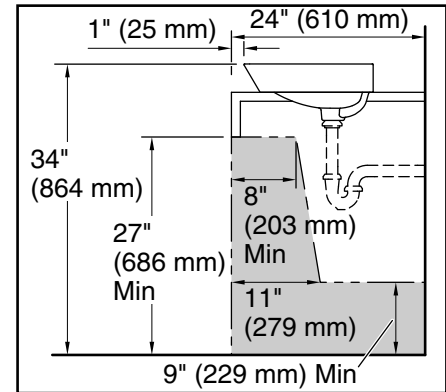

10-2-2024 23:24 - US/CA

THE BOLD LOOK
OF **KOHLER**®

Aranya by Pushpa Kumari Brazn®

23" rectangular semi-recessed vessel bathroom sink
K-21060-AE3

Recommended ADA Installation

Technical Information

All product dimensions are nominal.

Bowl configuration: Single Bowl

Min. base cabinet width: 27" (686 mm)

Drain hole: 1-3/4" (45 mm)

Template: 1483026-7, required, included

Notes

Install this product according to the installation instructions.