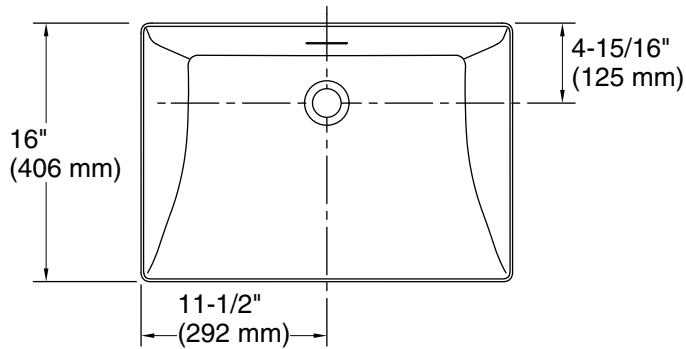

10-2-2024 23:24 - US/CA

THE BOLD LOOK
OF **KOHLER**®

Aranya by Pushpa Kumari Brazn®

23" rectangular semi-recessed vessel bathroom sink
K-21060-AE3

Recommended ADA Installation

Technical Information

All product dimensions are nominal.

Bowl configuration: Single Bowl

Min. base cabinet width: 27" (686 mm)

Drain hole: 1-3/4" (45 mm)

Template: 1483026-7, required, included

Notes

Install this product according to the installation instructions.