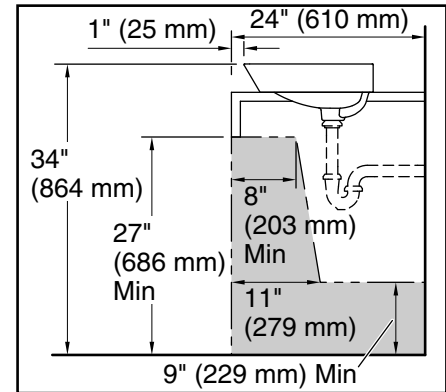

7-15-2024 20:27 - US

THE BOLD LOOK
OF **KOHLER**®

A World on Strings by Ziling Wang Brazn®

23" rectangular semi-recessed vessel bathroom sink
K-21060-AE4

Recommended ADA Installation

Technical Information

All product dimensions are nominal.

Min. base cabinet width: 27" (686 mm)

With overflow: Yes

Drain hole: 1-3/4" (45 mm)

Template: 1483026-7, required, included

Notes

Install this product according to the installation instructions.

ADA, OBC, CSA B651 compliant when installed to the specific requirements of these regulations.