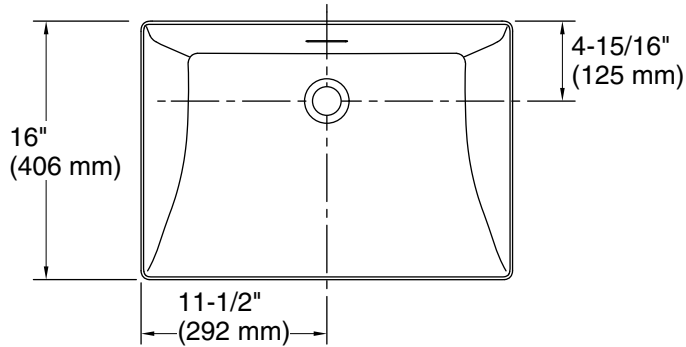

7-15-2024 20:27 - US

THE BOLD LOOK
OF **KOHLER**®

A World on Strings by Ziling Wang Brazn®

23" rectangular semi-recessed vessel bathroom sink
K-21060-AE4

Recommended ADA Installation

Technical Information

All product dimensions are nominal.