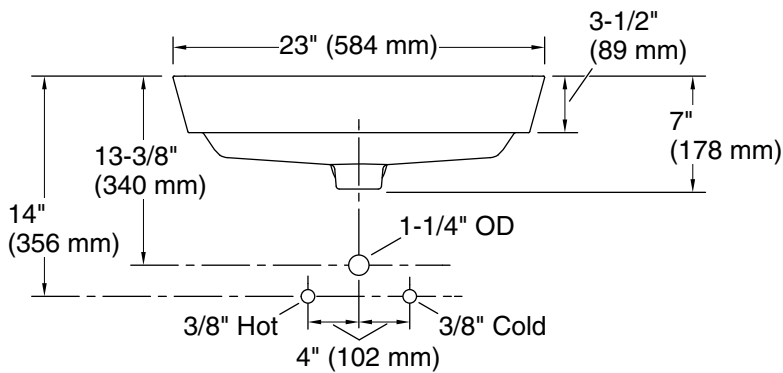

7-15-2024 20:27 - US

THE BOLD LOOK
OF **KOHLER**®

A World on Strings by Ziling Wang Brazn®

23" rectangular semi-recessed vessel bathroom sink
K-21060-AE4

Recommended ADA Installation

Technical Information

All product dimensions are nominal.